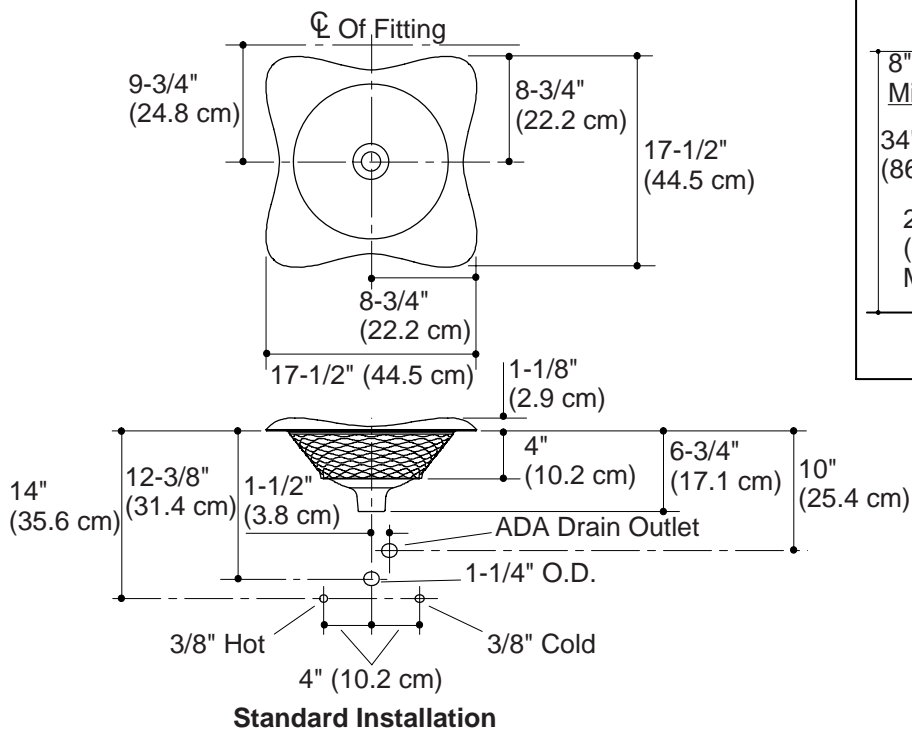

DOLCE VITA™

Technical Information

ADA compliant, self rimming only:		
Fixture:*	basin area	water depth
Lavatory	13" 33 cm D.	4-3/4" 12.1 cm
Drain hole	1-3/4" (4.4 cm) D.	
* Approximate measurements for comparison only.		
Included Components:		
Cut-out template	87996-7	

Installation Notes

Install this product according to the installation guide.
Product does not have an overflow.

Product Diagram