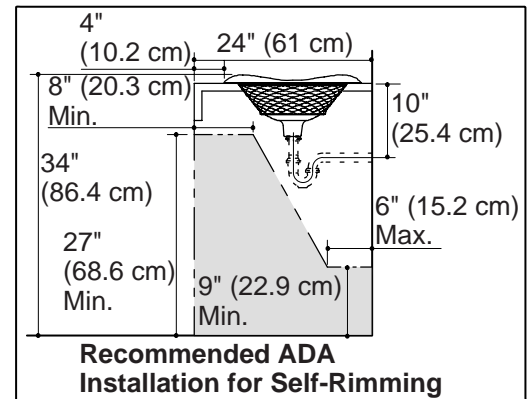

DOLCE VITA™

Technical Information

ADA compliant, self rimming only:		
Fixture:*	basin area	water depth
Lavatory	13" 33 cm D.	4-3/4" 12.1 cm
Drain hole	1-3/4" (4.4 cm) D.	
* Approximate measurements for comparison only.		
Included Components:		
Cut-out template	87996-7	

Installation Notes

Install this product according to the installation guide.
Product does not have an overflow.

Product Diagram