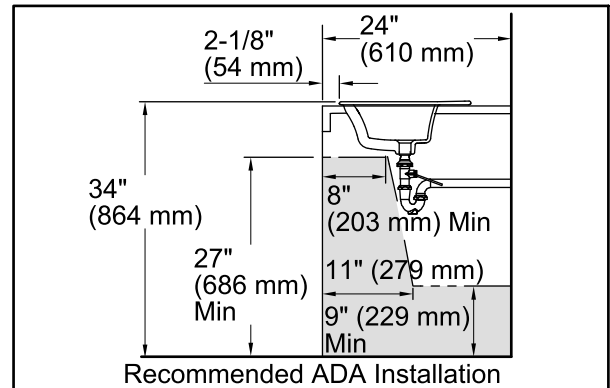

Technical Information

All product dimensions are nominal.

Bowl configuration:	Single
Installation:	Drop-In
Bowl area (Only)	Length: 12-1/2" (318 mm) Width: 16-5/16" (414 mm) Water depth: 4" (102 mm)
Number of deck holes:	3
Faucet hole(s):	1-3/8" (35 mm)
Drain hole:	1-3/4" (44 mm)
Template:	Drop-in, 1155260-7, required, included

Notes

Install this product according to the installation guide.

Spout must be 5" (12.7 cm) long (min) for adequate clearance into the lavatory when installed with the centerline as shown.

NOTICE: Countertop manufacturer or cutter must use the cut-out template provided with the product, or a current one provided by Kohler Co. (call 1-800-4-KOHLER). Kohler Co. is not responsible for cutout errors when the incorrect cut-out template is used.

ADA compliant when installed to the specific requirements of these regulations.