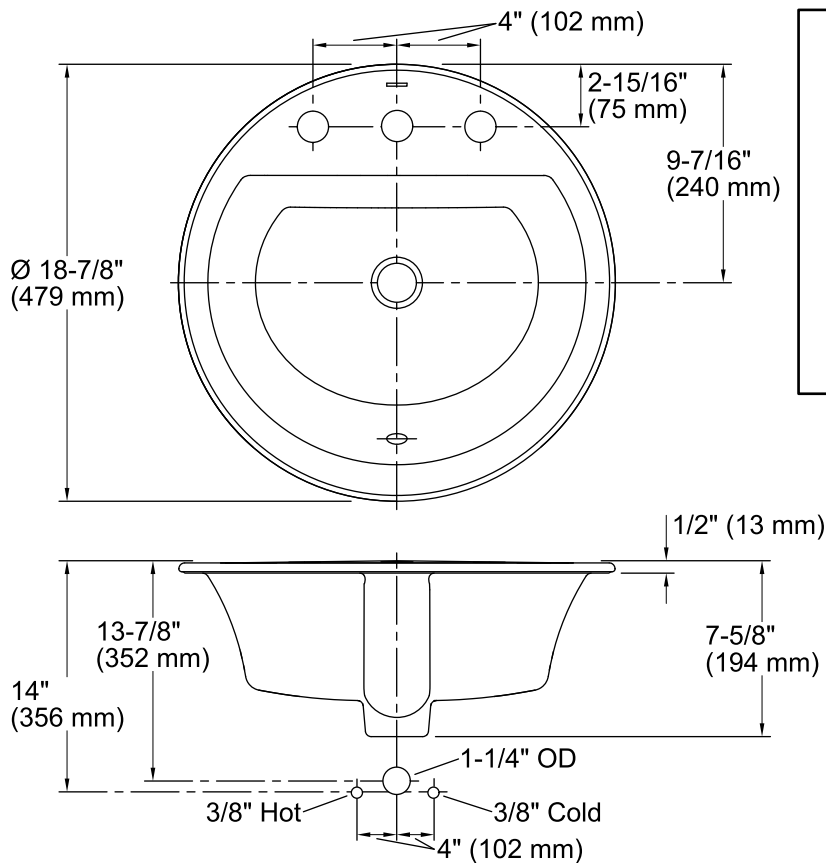

Features

- Vitreous china.
- Drop-in.
- Round basin.
- With overflow.
- 8-inch centers.
- 18-7/8" (480 mm) diameter

Recommended Accessories

- K- 7107 Decorative Drain
- K- 7108 Decorative Drain
- K- 7129 Drain
- K- 9018 P-Trap

Color	Code	Description
	0	White
	96	Biscuit
	47	Almond
	NY	Dune
	95	Ice™ Grey
	G9	Sandbar
	33	Mexican Sand™
	K4	Cashmere
	58	Thunder™ Grey
	7	Black Black™

Technical Information

All product dimensions are nominal.

Bowl configuration:	Single
Installation:	Drop-In
Bowl area (Only)	Length: 12-1/2" (318 mm) Width: 16-5/16" (414 mm) Water depth: 4" (102 mm)
Number of deck holes:	3
Faucet hole(s):	1-3/8" (35 mm)
Drain hole:	1-3/4" (44 mm)
Template:	Drop-in, 1155260-7, required, included

Notes

Install this product according to the installation guide.

Spout must be 5" (12.7 cm) long (min) for adequate clearance into the lavatory when installed with the centerline as shown.

NOTICE: Countertop manufacturer or cutter must use the cut-out template provided with the product, or a current one provided by Kohler Co. (call 1-800-4-KOHLER). Kohler Co. is not responsible for cutout errors when the incorrect cut-out template is used.