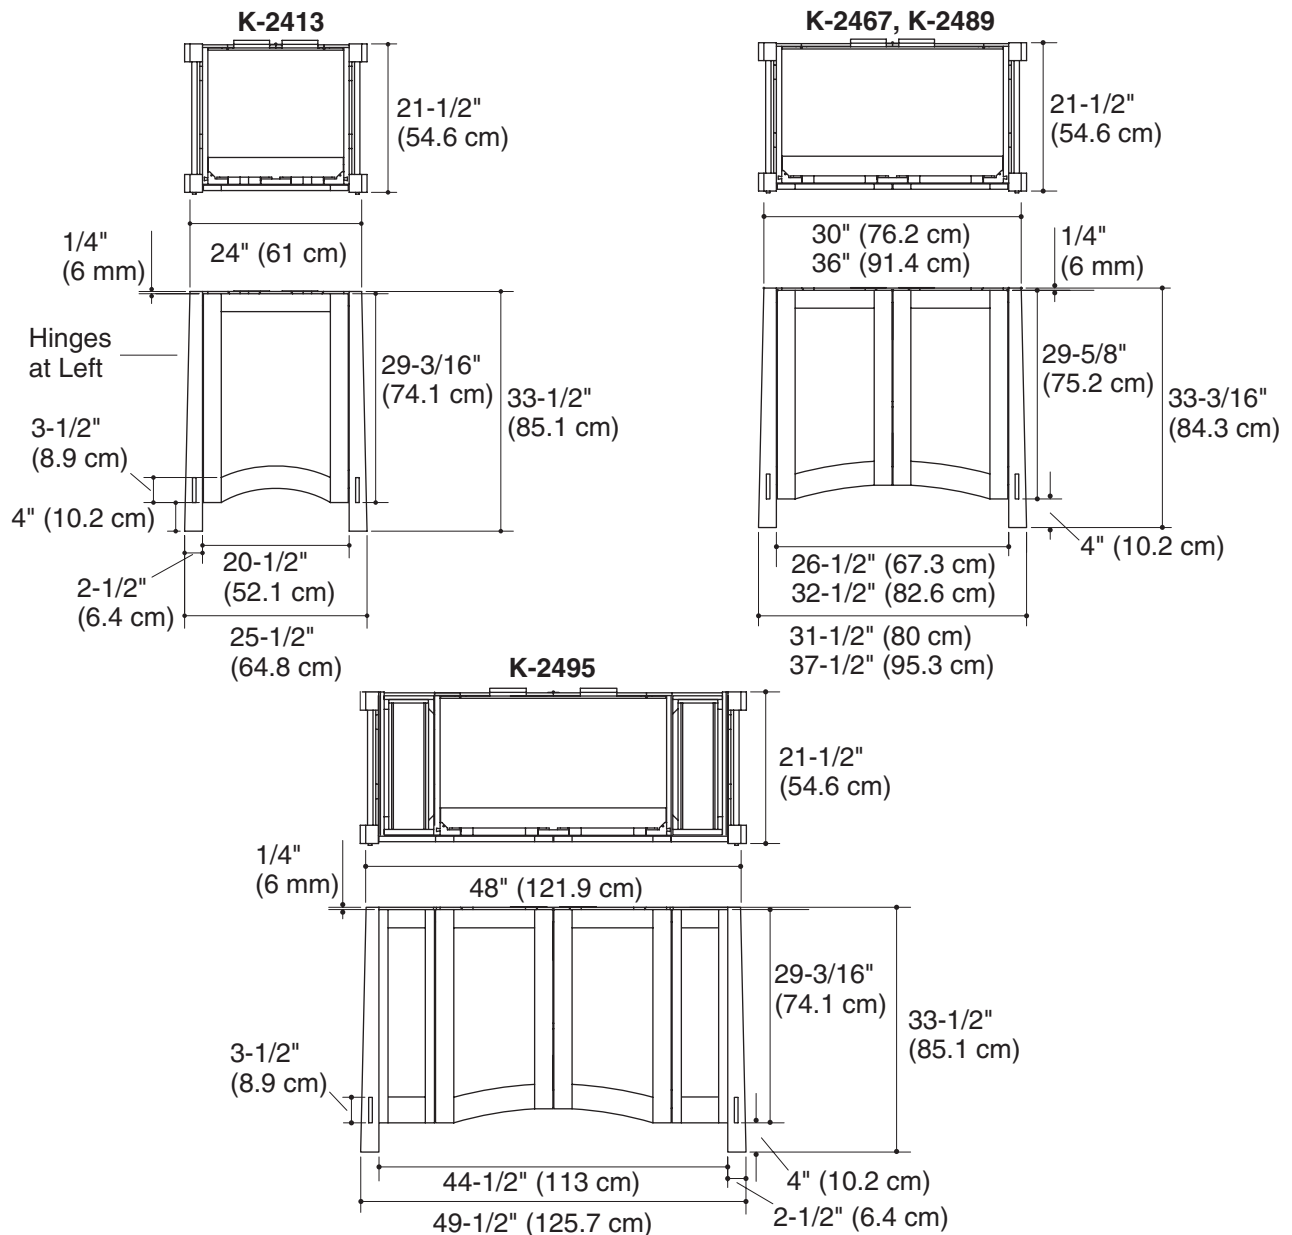

WESTMORE™

Recommended Accessories

K-2418	Drawer accessory – rail-mount installation		☐ NA
K-2419	Door accessory – door-mount installation		☐ NA
K-2504	Vertical wall-mount mirror, 24" (61 cm) x 33" (83.8 cm) x 1" (2.5 cm)	☐ F41	

Installation Notes

Install this product according to the installation guide.

Decorative cabinet hardware is supplied. Refer to the Kohler bath accessories line for additional decorative cabinet hardware to complement your vanity.

Product Diagram