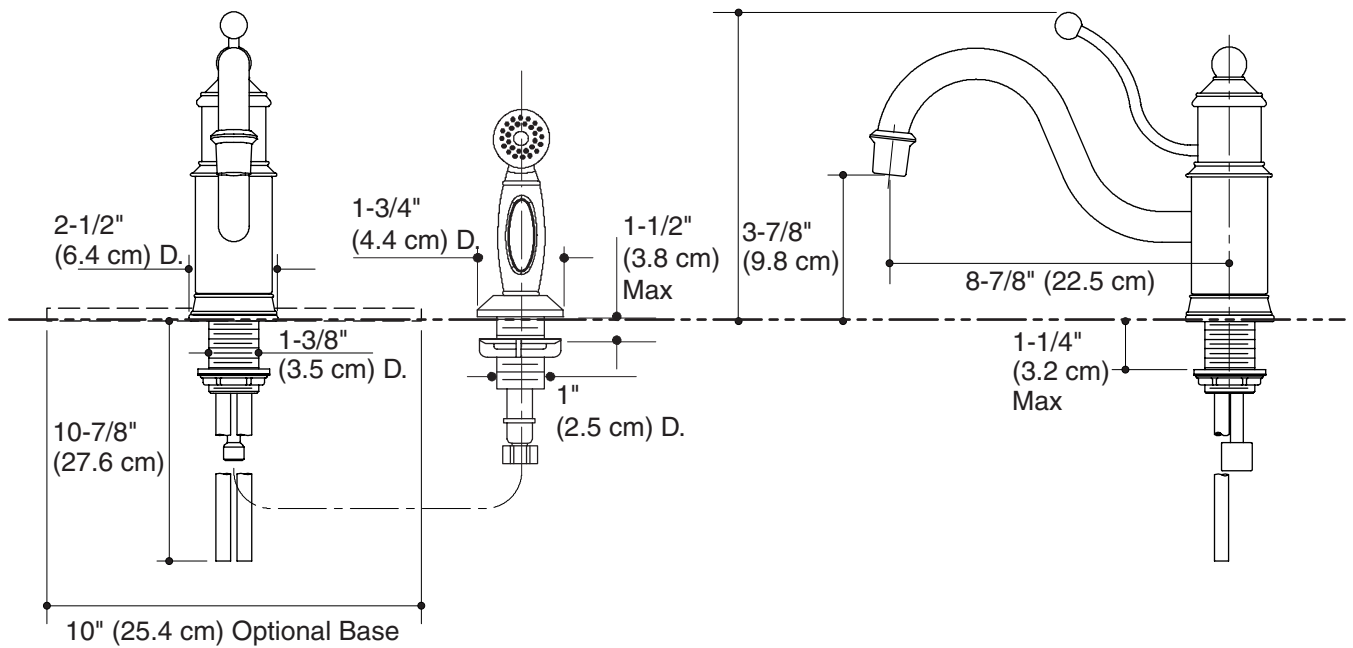

ANTIQUETM

Installation Notes

Install this faucet following the installation instructions provided.

Product Diagram