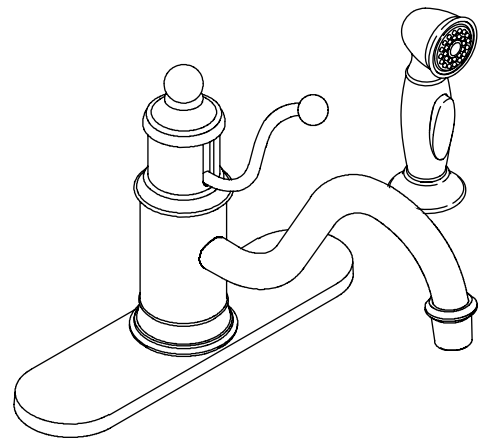

**Features**

- Brass construction
- Single-hole mounting
- One-piece, self-contained ceramic disc valve allows both volume and temperature control
- Temperature memory allows faucet to be turned on and off at any temperature setting
- Lever handle
- Available with or without handspray
- Flexible connections for easy installation
- 2.2 gpm (8.3 lpm) flow rate
- Handle(s) are ADA compliant
- Available with or without 10" (25.4 cm) escutcheon plate
- 8-7/8" (22.5 cm) swing spout

**KITCHEN SINK FAUCET  
K-171  
ALSO K-168, K-169, K-170**

**ADA**

**Codes/Standards Applicable**

Specified model meets or exceeds the following:

- ASME A112.18.1/CSA B125.1
- IAPMO/cUPC
- Energy Policy Act of 1992 (EPACT)
- ASSE 1014
- NSF 61
- ADA

**Product Specification**

Single-control kitchen sink faucet shall be of brass construction. Faucet shall feature a one-piece, self-contained ceramic disc valve, allowing both volume and temperature control. Faucet shall feature temperature memory, allowing the faucet to be turned on and off at any temperature setting. Faucet shall have a flow rate of 2.2 gallons (8.3 L) per minute. Faucet shall feature single-hole mounting, 8-7/8" (22.5 cm) swing spout, lever handle, and flexible connections for easy installation. Product shall be available with or without a 10" (25.4 cm) escutcheon plate, and with or without handspray. Faucet shall feature ADA compliant handle. Faucet shall be Kohler Model K-\_\_\_\_-\_\_\_\_.