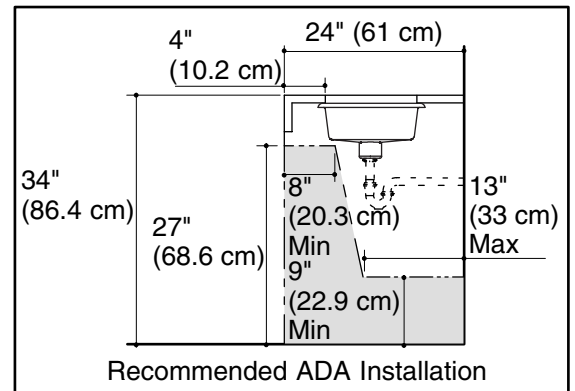

KATHRYN®

Technical Information

Fixture*:	
Basin area	17" (43.2 cm) x 13" (33 cm)
Water depth	3" (7.6 cm)
Drain hole	1-3/4" (4.4 cm) D.
* Approximate measurements for comparison only.	

Included components:	
Basin clamp assembly	52047
Cut-out template	1006809-7

Installation Notes

Install this product according to the installation guide.

NOTICE: The countertop manufacturer or cutter **must** use the cut-out template provided with the product, or a current one provided by the Kohler Co. (Call 1-800-4-KOHLER.) Kohler Co. is not responsible for cut-out errors when the incorrect cut-out template is used.

Product Diagram