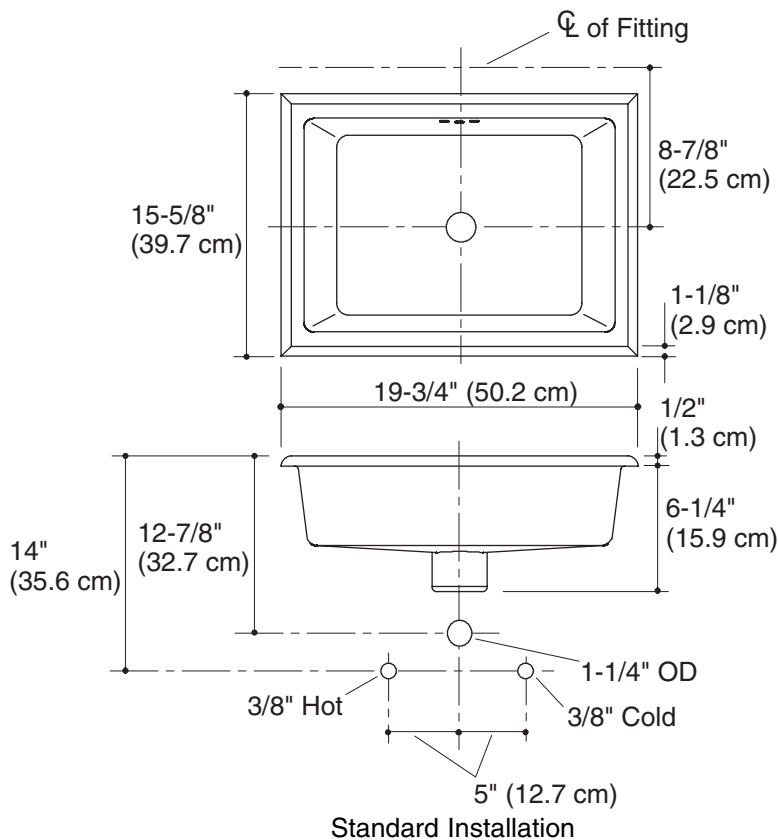

Product Specification

The undercounter sink shall be made of vitreous china. Sink shall be 17" (43.2 cm) in length and 13" (33 cm) in width. Sink shall be available with overflow and less glazed underside [K-2330, K-14275]. Sink shall be available with overflow and with glazed underside [K-2330-G, K-14265]. Sink shall include 52047 clamp assembly. Sink will be available with KOHLER Artist Editions designs. Sink shall be Kohler Model K-_____-____.

KATHRYN®

Technical Information

Fixture*:	
Basin area	17" (43.2 cm) x 13" (33 cm)
Water depth	3" (7.6 cm)
Drain hole	1-3/4" (4.4 cm) D.
* Approximate measurements for comparison only.	

Included components:	
Basin clamp assembly	52047
Cut-out template	1006809-7

Product Diagram