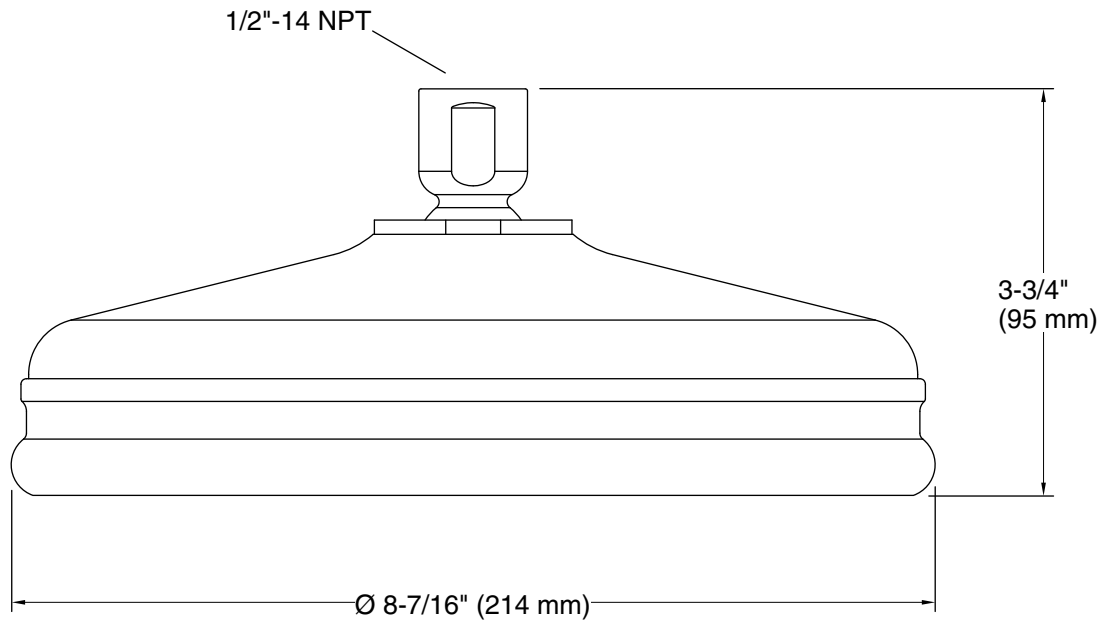

Technical Information

All product dimensions are nominal.

Showerhead/Body Spray:

Rated maximum flow: 2.5 gal/min (9.5 l/min)

Notes

Install this product according to the installation guide.