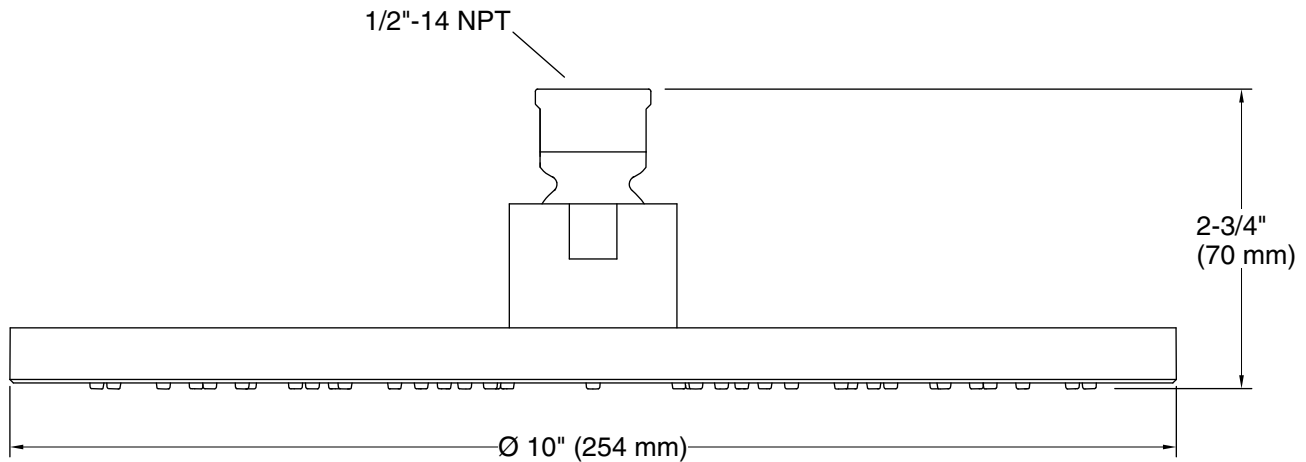

Technical Information

All product dimensions are nominal.

Showerhead/Body Spray:

Rated maximum flow: 2.5 gal/min (9.5 l/min)

Notes

Install this product according to the installation instructions.