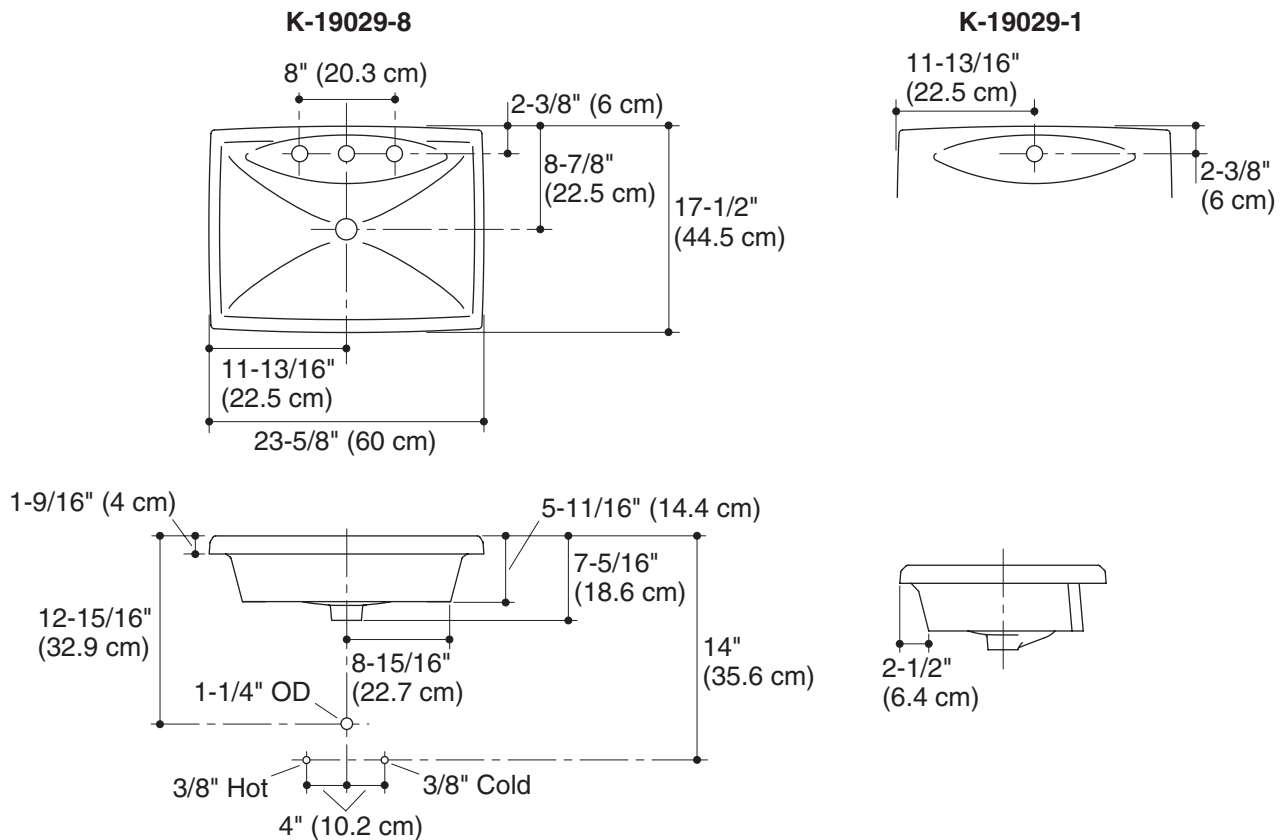

ESCALE™

Technical Information

Fixture*:	
Basin area	23-5/8" (60 cm) x 17-1/2" (44.5 cm)
Water depth	3-1/2" (8.8 cm)
Drain hole	1-11/16" (4.3 cm) D.
Faucet holes	1-3/8" (3.5 cm) D.
* Approximate measurements for comparison only.	

Included components:	
Cut-out template	1052864-7

Installation Notes

Install this product according to the installation guide.

Product Diagram