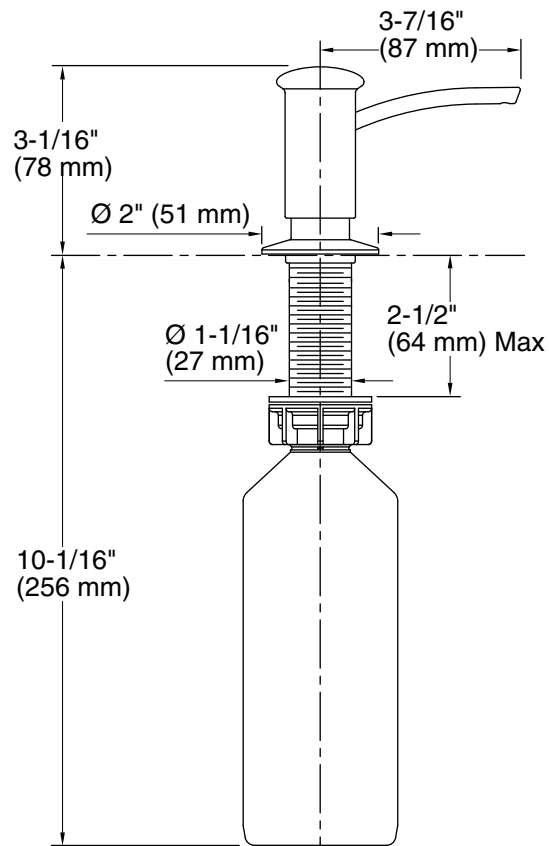

Features

- Holds up to 16 ounces of soap or lotion; refillable from top
- May be installed in predrilled sink holes or surfaces up to 2" thick
- Clamshell packed
- Coordinates with contemporary-style faucets

Technical Information

All product dimensions are nominal.

Material: Brass

Notes

Install this product according to the installation guide.