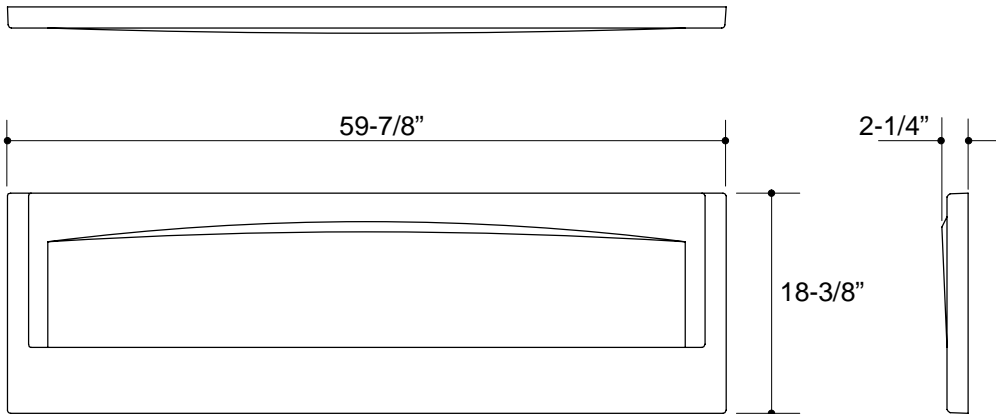

FEATURES

- 59-7/8" x 18-3/8"
- Acrylic
- Removable

CODES/STANDARDS APPLICABLE

Specified model meets or exceeds the following:

- None applicable

COLORS/FINISHES

- 0 White
- Other Refer to Fixtures Price Book for additional colors

SPECIFIED MODEL:

Model	Description	Colors/Finishes	
K-1278	Apron (removable)	<input type="checkbox"/> 0 White	<input type="checkbox"/> Other _____

PRODUCT SPECIFICATION:

The apron shall be 59-7/8" in length and 18-3/8" in height. Apron shall be made of acrylic. Apron shall be removable. Apron shall be Kohler Model K-1278-_____.