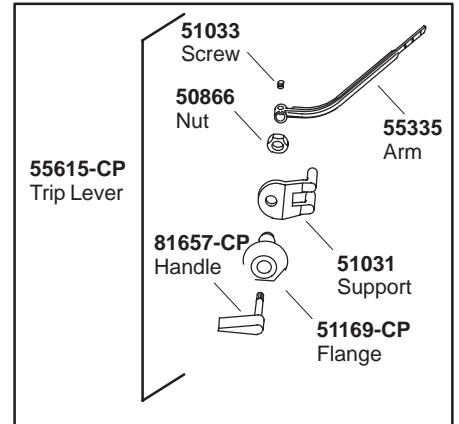

K#	Bowl	Insulated
K-3490-**-AA/BA	Elongated	
K-3490-U-**-AA/BA	Elongated	X

30419 Hardware Kit Consists of:  
 51624 (3 ea.), 32572 (3 ea.), 51533 (3 ea.)

\*\*Finish/color code must be specified when ordering.