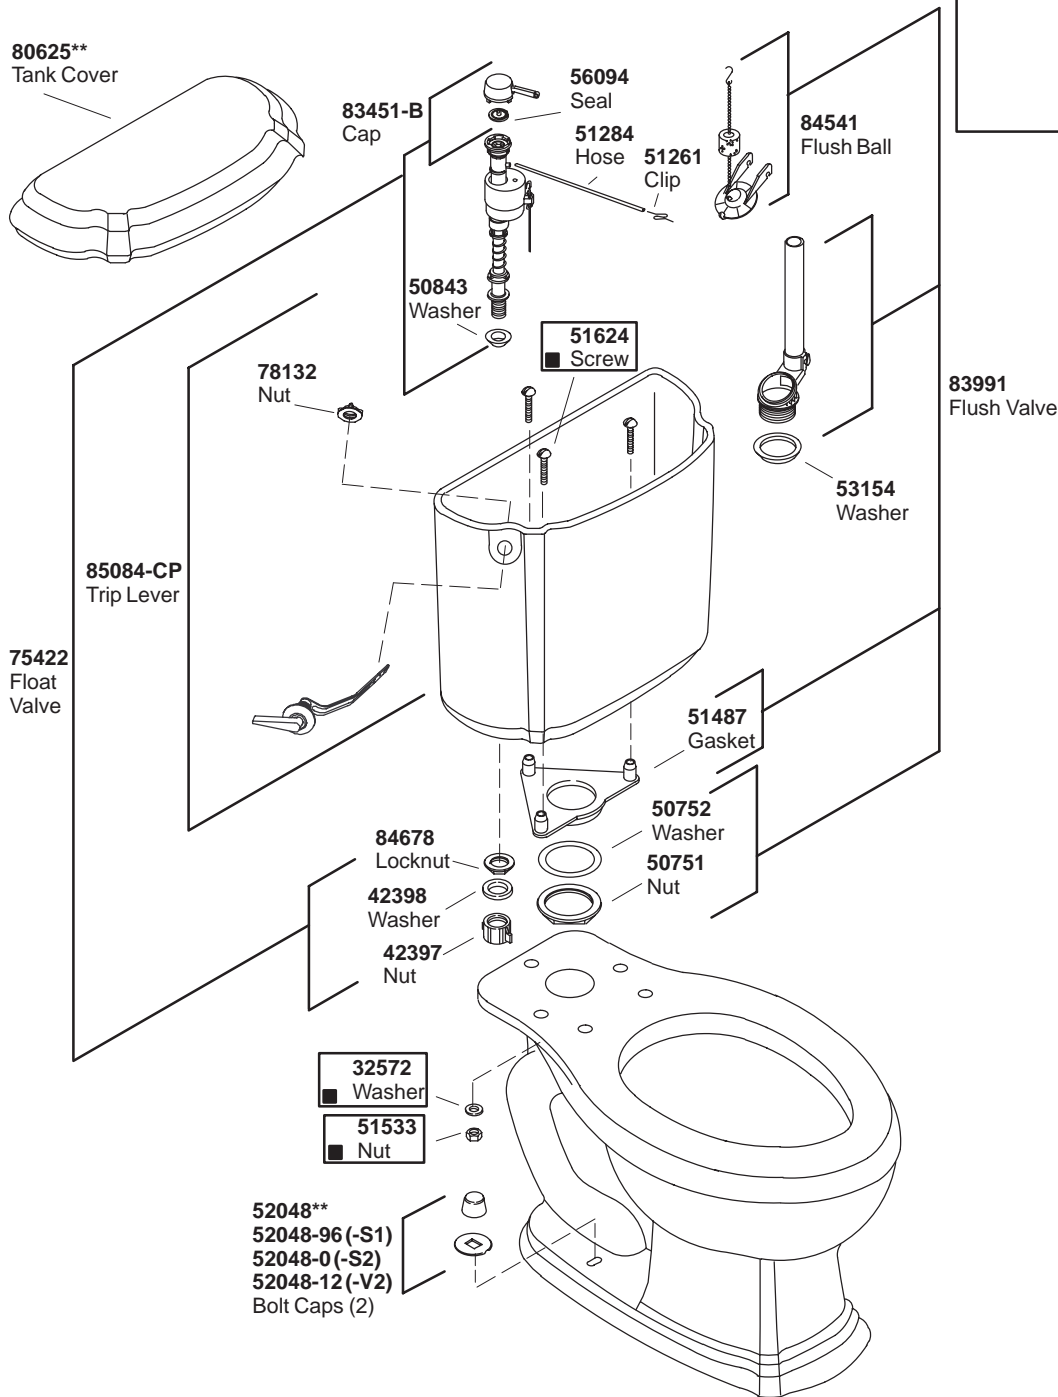

K#	Bowl	Insulated
K-3490-**-AA/BA	Elongated	
K-3490-U-**-AA/BA	Elongated	X

30419 Hardware Kit Consists of:  
 51624 (3 ea.), 32572 (3 ea.), 51533 (3 ea.)

\*\*Finish/color code must be specified when ordering.