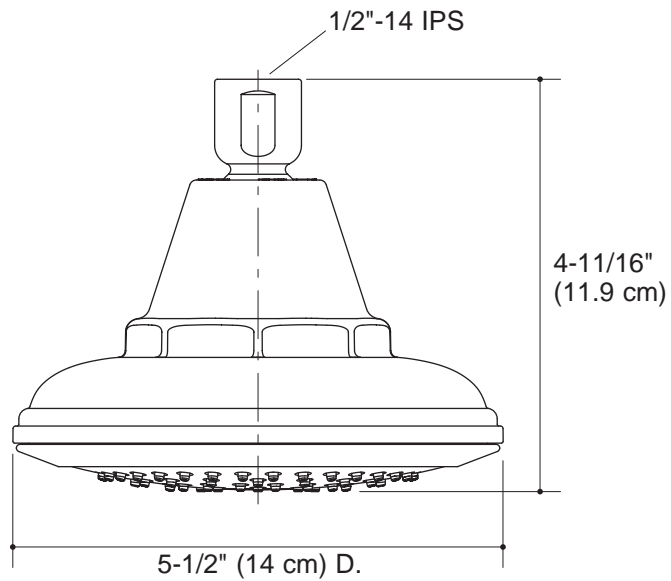

PINSTRIPE™

Installation Notes

Install this product according to the installation guide.

Product Diagram