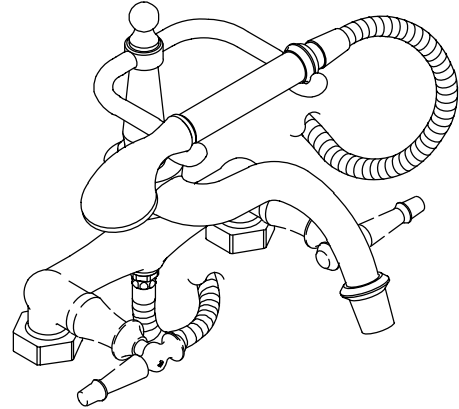

BATH FAUCET K-110

ALSO K-126, K-127, K-128

FEATURES

- Brass construction
- Bath- or deck-mount
- Brass valve bodies
- 1/2" quarter-turn washerless ceramic disc valves
- 9-5/8" diverter spout
- Variety of handle style options
- Antique handshower and 69" hose

CODES/STANDARDS APPLICABLE

Specified model meets or exceeds the following:

- ASME/ANSI A112.18.1M
- ASSE 1014
- ASSE 1025
- CSA B125
- CSA B64
- IAPMO/UPC
- Listed in the State of Wisconsin

COLORS/FINISHES

- CP Polished Chrome
- PB Polished Brass
- Other Refer to Faucets Price Book for additional finishes

SPECIFIED MODEL:

Model	Description			
K-110-3	With Six-Prong Handles	☐CP ☐PB ☐Other_____		
K-110-4	With Lever Handles		☐CP ☐PB ☐Other_____	
K-110-9B	With Oval Handles			☐CP ☐PB ☐Other_____

Required Accessory			
K-126	27-7/8" Riser Tubes, Pair (For Deck-Mount Bath Faucet Installation)	☐CP ☐PB ☐Other_____	
K-127	27-7/8" Riser Tubes, Pair (For K-100 Birthday Bath Installation)		☐CP ☐PB ☐Other_____
K-128	31-1/2" Riser Tubes, Pair (For K-700 Vintage Bath Installation)		☐CP ☐PB ☐Other_____

PRODUCT SPECIFICATION:

Two-handle bath- or deck-mount bath faucet with handshower shall be of brass construction. Faucet shall feature brass valve bodies. Faucet shall feature 1/2" quarter-turn washerless ceramic disc valves, assuring positive handle stop positioning. Product shall require riser tubes. Product shall include 9-5/8" diverter spout, handles, and Antique handshower with 69" hose. Faucet shall be Kohler Model K-110-_____-_____-_____- and riser tubes shall be Kohler Model K-_____-_____-_____-.