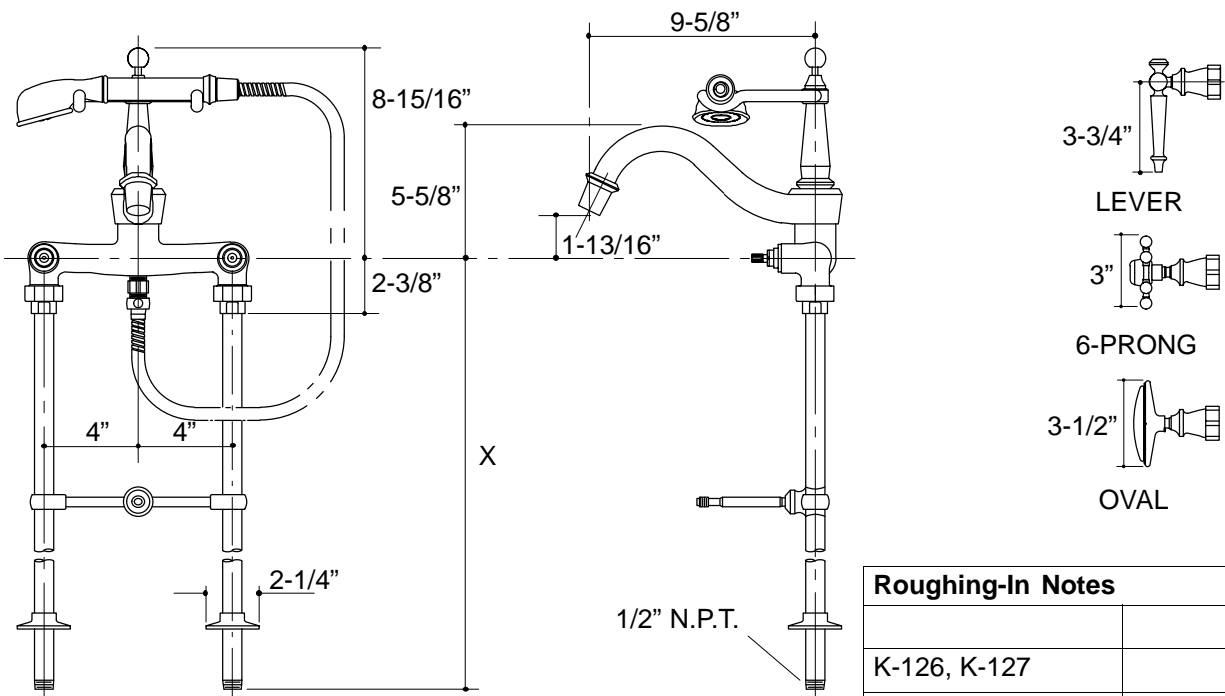

ANTIQUE™

Optional Accessories					
K-264	Ceramic Oval Insets, Pair	☐ Other_____			
K-9639	Large Lever Insert, Single		☐ CP ☐ PB		
K-9659	Large Lever Insert, Single		☐ Other_____		
K-101	Wall-Mount Adapter Kit			☐ CP ☐ PB ☐ Other_____	
K-6525	Wall-Mount Handshower Holder				☐ CP ☐ PB ☐ Other_____

Roughing-In Notes	
	X
K-126, K-127	27-7/8"
K-128	31-1/2"

18

PRODUCT DIAGRAM