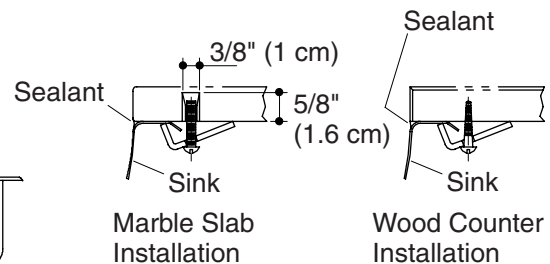

### Product Information

Applicable product:	
Self-rimming/undercounter – kitchen sink	K-3341
Self-rimming/undercounter – entertainment sink	K-14302
Fixture*:	
Basin area	15" (38.1 cm) D.
Water depth	7-1/2" (19.1 cm)
Drain hole	3-5/8" (9.2 cm) D.
*Approximate measurements for comparison only.	
Included components:	
Lug pack (self-rimming)	7257
Clamp accessory pack (undercounter)	52047
Cut-out template	113392-7

### Installation Notes

Install this product according to the installation guide.

Supplied basin clamp assemblies require 1" (2.5 cm) minimum countertop thickness. Installer must supply hardware for thinner countertops.

For multiple bowl undercounter installations, a minimum distance of 3-1/2" (8.9 cm) is required between bowls. Countertop supplier to determine required support.

Waterproof unprotected overhang area of the underside of wood counter.

Fixture conforms to ASME Standard A112.19.3/CSA B45.4. All dimensions are nominal.

Self-Rimming Installation

Kit #7257

Kit #52047