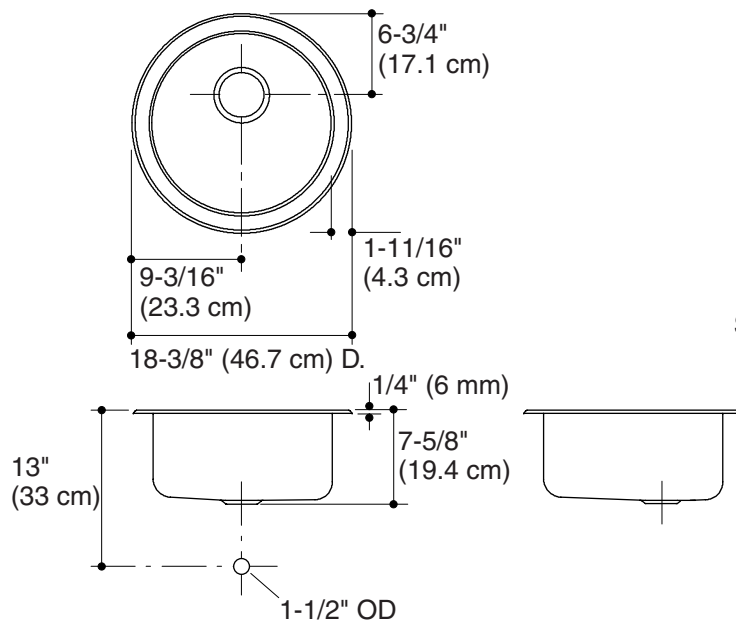

### Product Information

Applicable product:	
Self-rimming/undercounter – kitchen sink	K-3341
Self-rimming/undercounter – entertainment sink	K-14302
Fixture*:	
Basin area	15" (38.1 cm) D.
Water depth	7-1/2" (19.1 cm)
Drain hole	3-5/8" (9.2 cm) D.
*Approximate measurements for comparison only.	
Included components:	
Lug pack (self-rimming)	7257
Clamp accessory pack (undercounter)	52047
Cut-out template	113392-7

### Installation Notes

Install this product according to the installation guide.

Supplied basin clamp assemblies require 1" (2.5 cm) minimum countertop thickness. Installer must supply hardware for thinner countertops.

For multiple bowl undercounter installations, a minimum distance of 3-1/2" (8.9 cm) is required between bowls. Countertop supplier to determine required support.

Waterproof unprotected overhang area of the underside of wood counter.

Fixture conforms to ASME Standard A112.19.3/CSA B45.4. All dimensions are nominal.

Self-Rimming Installation

Kit #7257

Kit #52047