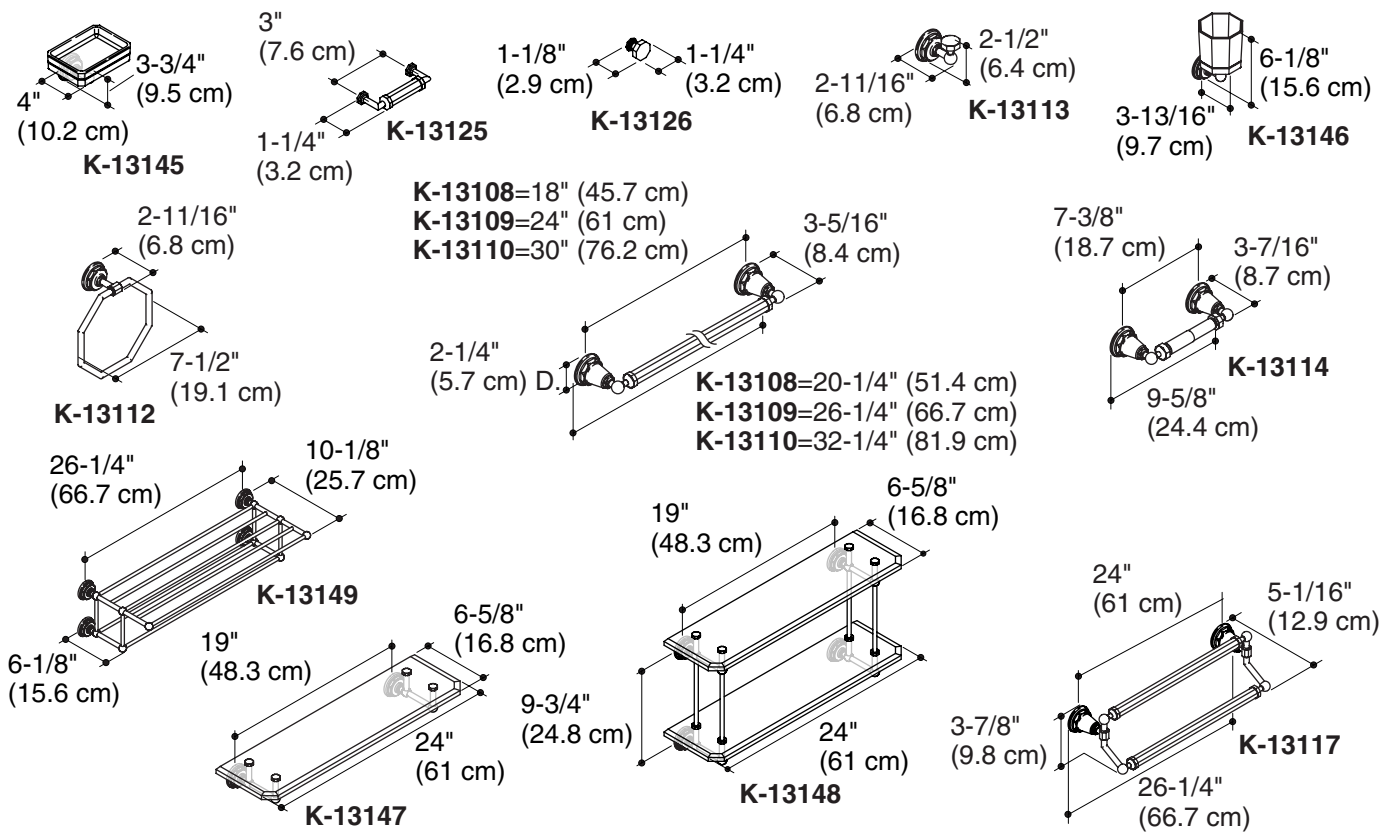

PINSTRIBE®

Product Diagram