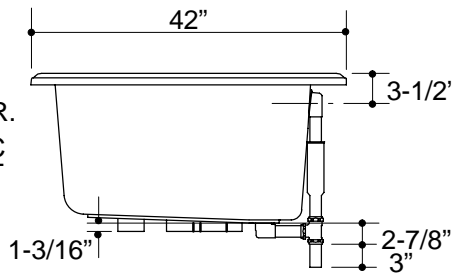

Recommended Accessories				
K-7161-AF	Drain	<input type="checkbox"/> CP	<input type="checkbox"/> PB	<input type="checkbox"/> Other_____

PRODUCT SPECIFICATION:

The oval bath shall be 72" in length, 42" in width, and 21" in height. Bath shall be made of acrylic. Bath shall be Kohler Model K-1249-_____.

SEASIDE

PRODUCT INFORMATION

Fixture*:	basin area	top area	weight
Bathing well	50" x 31"	61" x 34"	85 lbs.
	water depth	capacity	
To overflow	14-1/2"	86 gal.	
* Approximate measurements for comparison only.			

Roughing-In Notes		
No change in measurements if connected with drain illustrated.		
Faucet area		recommended

1.25>132

PRODUCT DIAGRAM