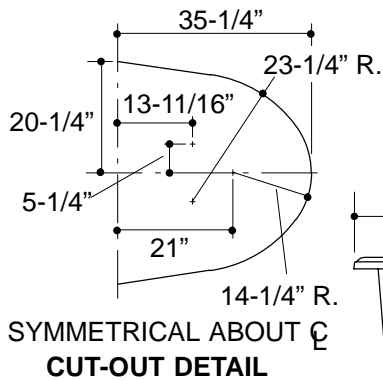

Recommended Accessories				
K-7161-AF	Drain	<input type="checkbox"/> CP	<input type="checkbox"/> PB	<input type="checkbox"/> Other_____

PRODUCT SPECIFICATION:

The oval bath shall be 72" in length, 42" in width, and 21" in height. Bath shall be made of acrylic. Bath shall be Kohler Model K-1249-_____.

SEASIDE

PRODUCT INFORMATION

Fixture*:	basin area	top area	weight
Bathing well	50" x 31"	61" x 34"	85 lbs.
	water depth	capacity	
To overflow	14-1/2"	86 gal.	
* Approximate measurements for comparison only.			

INSTALLATION NOTES

If installing a rim-mount faucet, make sure there is no interference with drain overflow before drilling any holes. Consult local and national codes for minimum air gap requirements if installing a spout on the faucet deck.

Roughing-In Notes		
No change in measurements if connected with drain illustrated.		
Faucet area		recommended

1.25>132

PRODUCT DIAGRAM