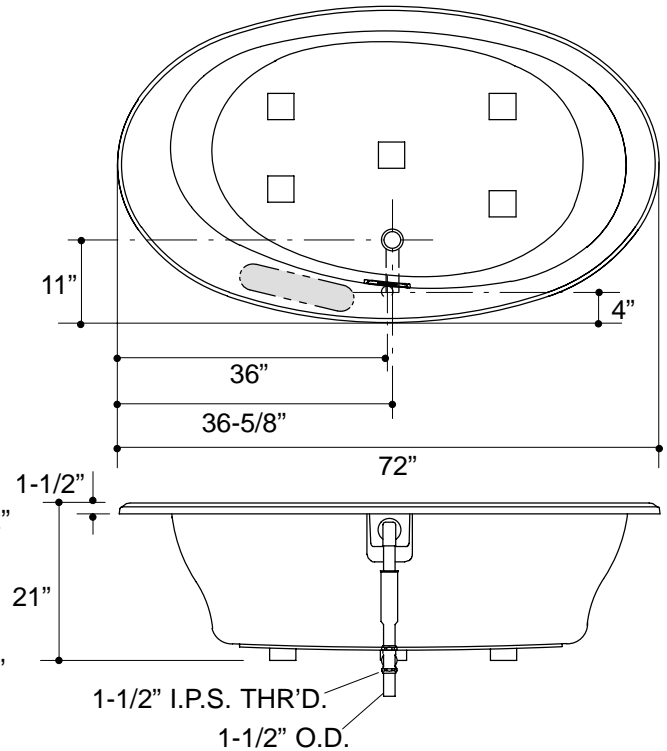

Recommended Accessories				
K-7161-AF	Drain	<input type="checkbox"/> CP	<input type="checkbox"/> PB	<input type="checkbox"/> Other_____

PRODUCT SPECIFICATION:

The oval bath shall be 72" in length, 42" in width, and 21" in height. Bath shall be made of acrylic. Bath shall be Kohler Model K-1249-_____.

SEASIDE

PRODUCT INFORMATION

Fixture*:	basin area	top area	weight
Bathing well	50" x 31"	61" x 34"	85 lbs.
	water depth	capacity	
To overflow	14-1/2"	86 gal.	
* Approximate measurements for comparison only.			

INSTALLATION NOTES

If installing a rim-mount faucet, make sure there is no interference with drain overflow before drilling any holes. Consult local and national codes for minimum air gap requirements if installing a spout on the faucet deck.

Roughing-In Notes		
No change in measurements if connected with drain illustrated.		
Faucet area		recommended

1.25>132

PRODUCT DIAGRAM