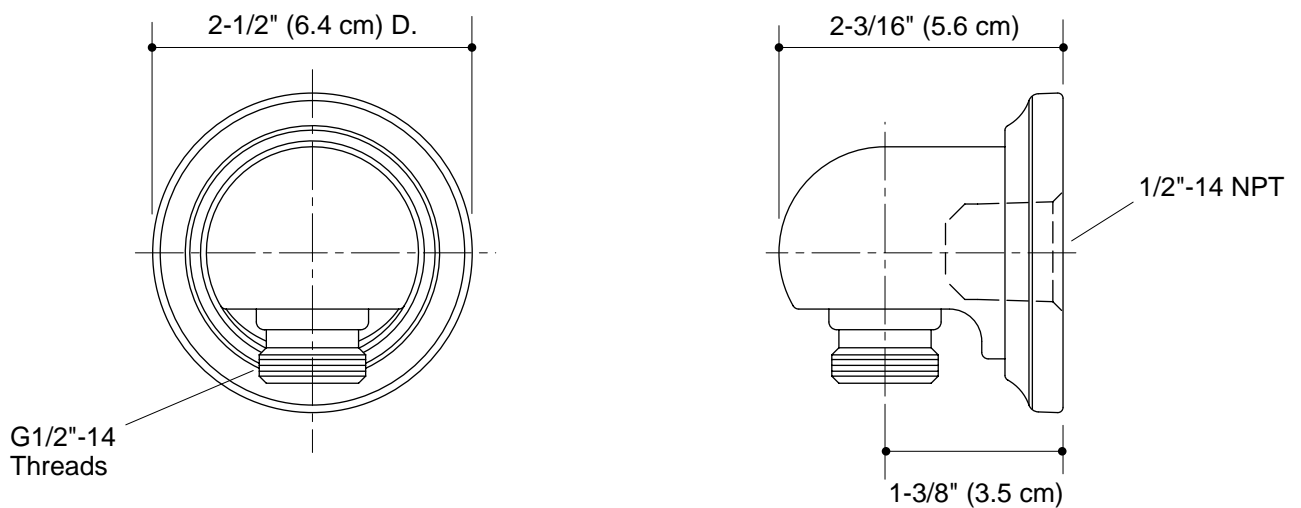

BANCROFT™

Installation Notes

Install this product according to the installation guide.

Product Diagram