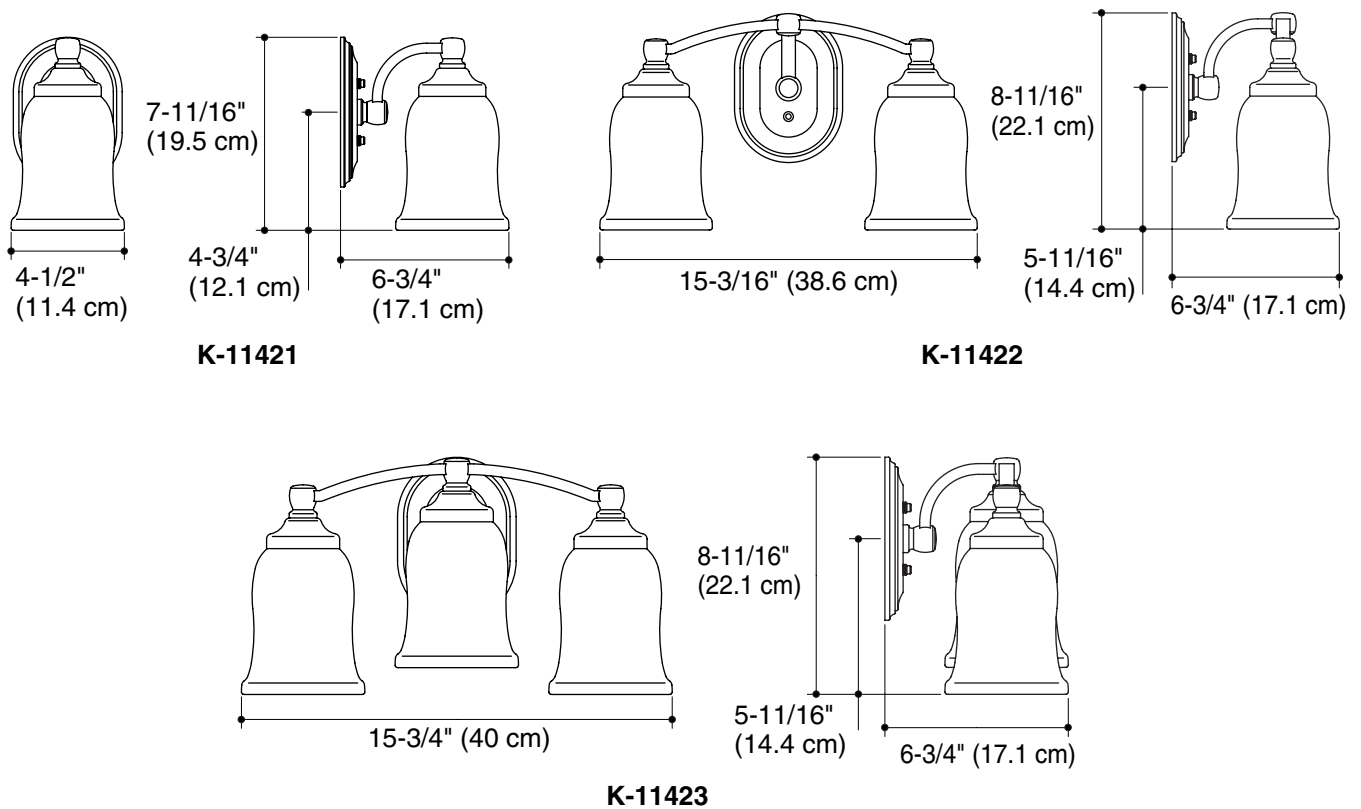

BANCROFT®

Installation Notes

Install this product according to the installation guide.

Product Diagram