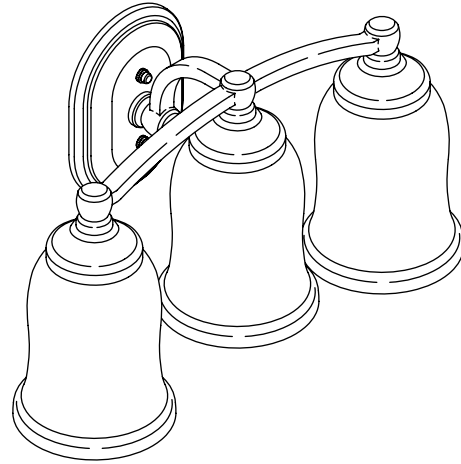

Features

- Metal construction
- Complements Bancroft® Suite
- Includes installation hardware
- Can be positioned facing up or down
- Maximum 100-W bulb (not supplied) required for each light

Codes/Standards Applicable

Specified model meets or exceeds the following:

- UL 1598
- CSA 250.0

WALL SCONCE K-11421 ALSO K-11422, K-11423

Colors/Finishes

- CP: Polished Chrome
- BN: Brushed Nickel
- Other: Refer to Price Book for additional colors/finishes

Product Specification

The wall sconce shall be of metal construction. Product shall include installation hardware. Product shall require a maximum 100-W bulb (not supplied) for each light. Product shall be positioned facing up or down. Product shall complement the Bancroft Suite. Wall sconce shall be Kohler Model K-____-_____.