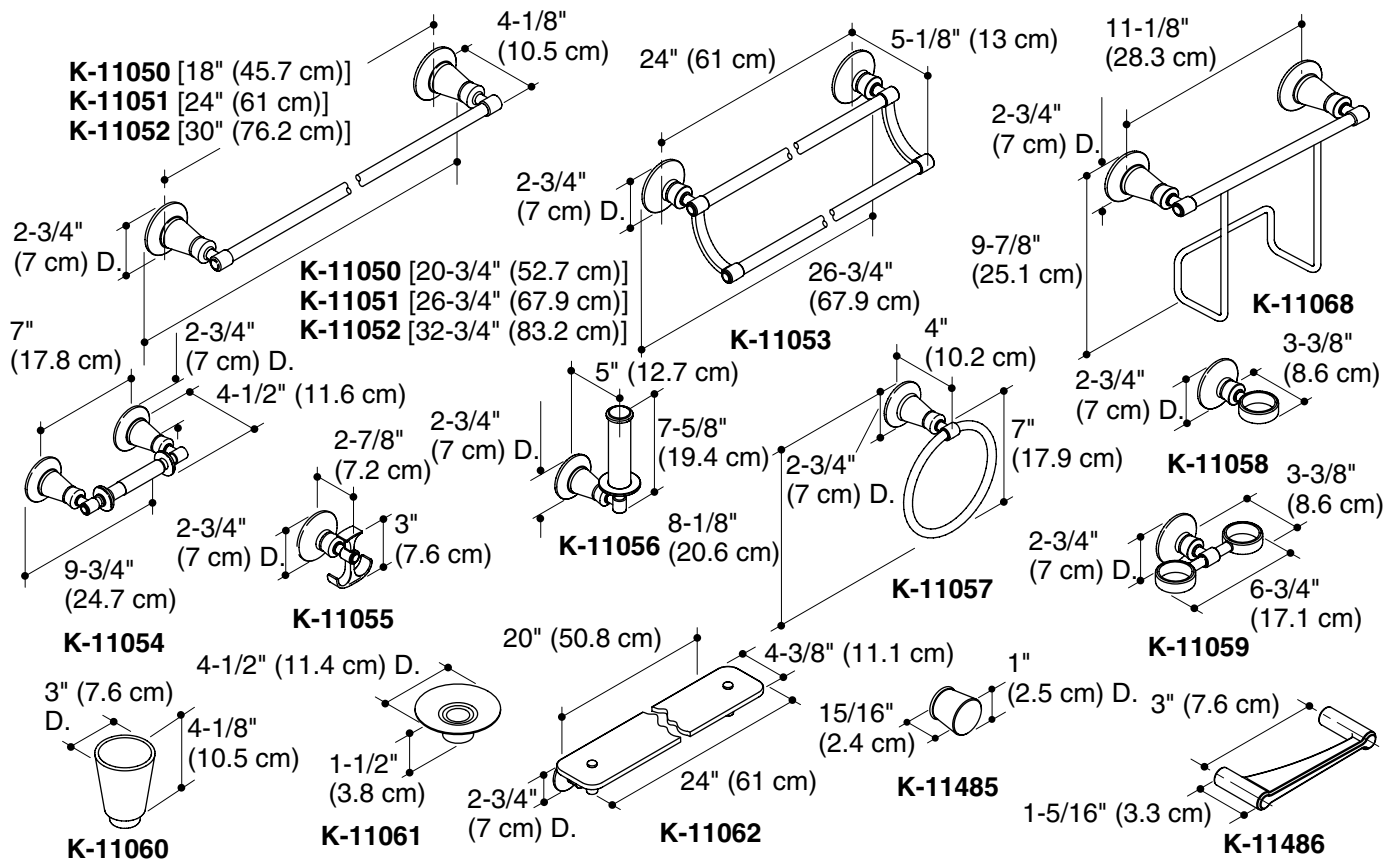

ARCHER™

Installation Notes

CAUTION: Risk of personal injury. Do not install these products in any area where they are likely to be used inadvertently as a grab bar or support bar. These products are not designed or intended for use as a grab bar or support bar.

Install this product according to the installation guide.

Product Diagram