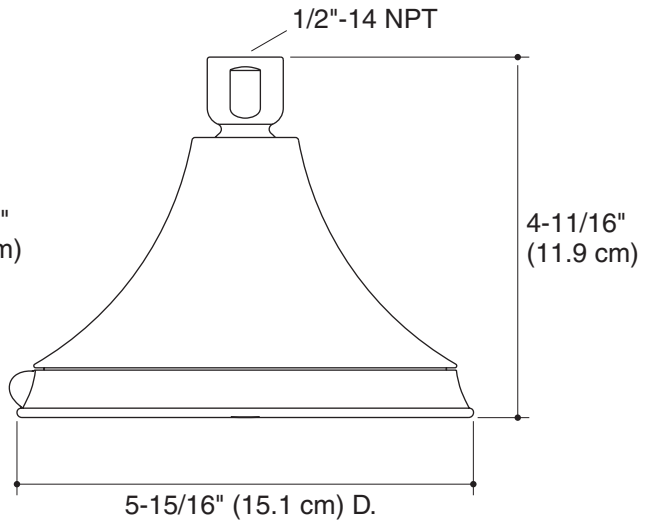

K-10284

Product Diagram