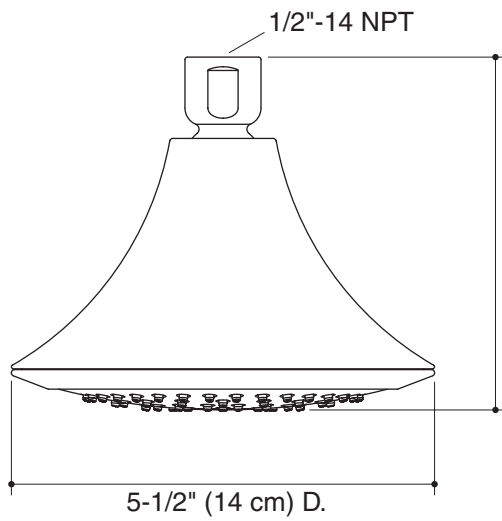

FORTÉ®

Installation Notes

Install this product according to the installation guide.

K-10282