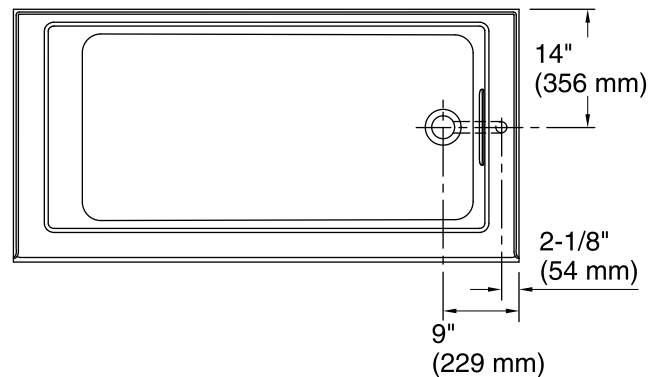

Underscore® Rectangle

5' Bath

K-1956-RA

Features

- Molded lumbar support offers extra comfort while bathing.
- Slotted overflow allows for deep soaking.
- Integral apron creates a clean, finished look.
- Integral flange helps prevent water from seeping behind wall and simplifies alcove installation.
- Textured bottom surface.
- Right-hand drain.
- Requires K-7271 or K-7272 Clearflo slotted overflow bath drain (sold separately).

No change in measurements if connected with drain illustrated. (K-7272)

Technical Information

All product dimensions are nominal.

Installation:	Three-wall alcove
Drain location:	Right
Basin area, bottom:	46-1/4" x 22" (1175 mm x 559 mm)
Basin area, top:	52" x 24" (1321 mm x 610 mm)
Weight:	105 lbs (47.6 kg)
Minimum floor load:	56 lbs/ft ² (273.4 kg/m ²)
Water depth:	15-1/2" (394 mm)
Water capacity:	68 gal (257.4 L)
Minimum flat for door:	2-3/4" (70 mm)