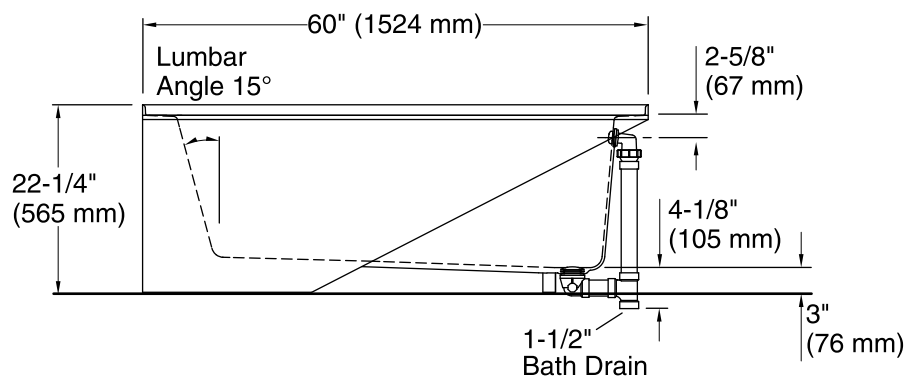

No change in measurements if connected with drain illustrated. (K-7272)

Technical Information

All product dimensions are nominal.

Installation:	Three-wall alcove
Drain location:	Right
Basin area, bottom:	46-1/4" x 22" (1175 mm x 559 mm)
Basin area, top:	52" x 24" (1321 mm x 610 mm)
Weight:	105 lbs (47.6 kg)
Minimum floor load:	56 lbs/ft ² (273.4 kg/m ²)
Water depth:	15-1/2" (394 mm)
Water capacity:	68 gal (257.4 L)
Minimum flat for door:	2-3/4" (70 mm)