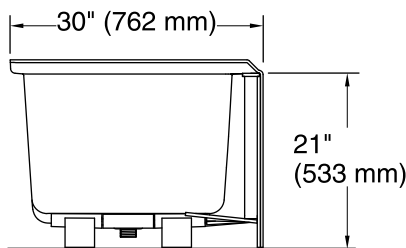

No change in measurements if connected with drain illustrated. (K-7272)

Technical Information

All product dimensions are nominal.

Installation:	Three-wall alcove
Drain location:	Right
Basin area, bottom:	46-1/4" x 22" (1175 mm x 559 mm)
Basin area, top:	52" x 24" (1321 mm x 610 mm)
Weight:	105 lbs (47.6 kg)
Minimum floor load:	56 lbs/ft ² (273.4 kg/m ²)
Water depth:	15-1/2" (394 mm)
Water capacity:	68 gal (257.4 L)
Minimum flat for door:	2-3/4" (70 mm)