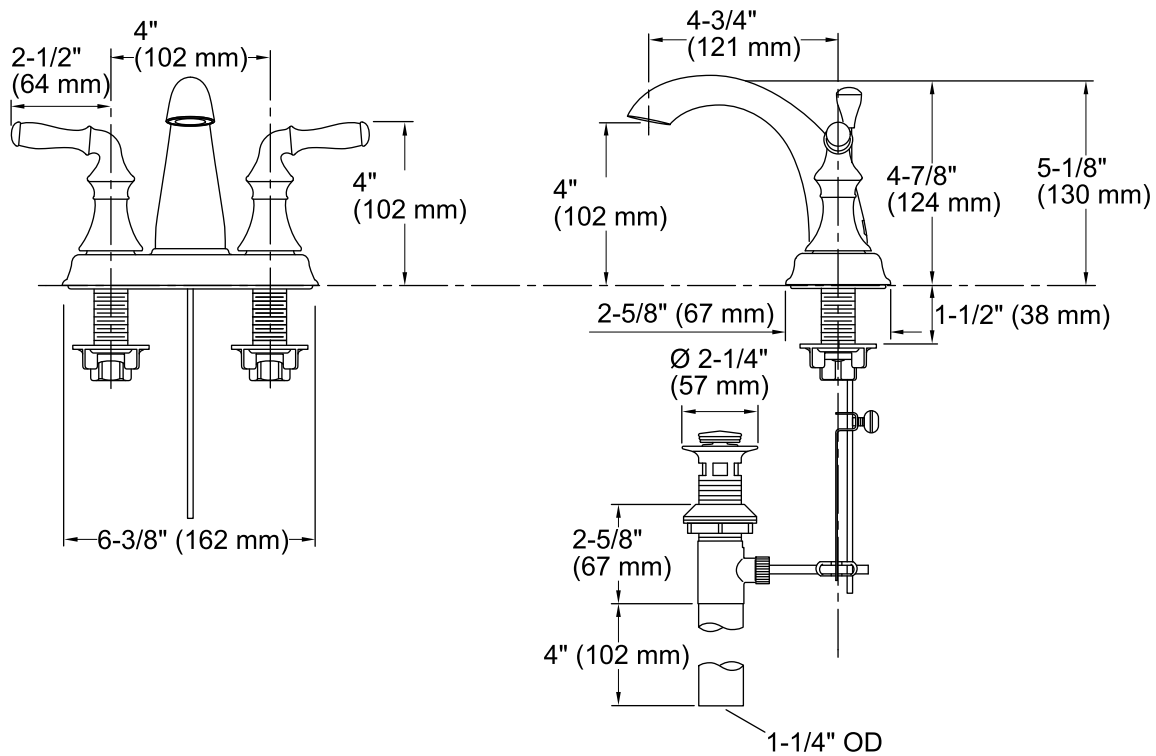

Features

- Two-handle centerset lavatory faucet for 4" centers.
- KOHLER ceramic disc valves exceed industry longevity standards two times for a lifetime of durable performance.
- Premium material construction for durability and reliability.
- KOHLER finishes resist corrosion and tarnishing, exceeding industry durability standards two times.
- Deck-mount installation.
- Completes Devonshire design solution with KOHLER® fixtures and accessories.
- Part of the Devonshire faucet collection.
- Low-flow aerator option available (please see latest price book).

Technical Information

All product dimensions are nominal.

Drain tailpiece included: Yes

Shower Valve:

Flow rate - Max: 1.5 gal/min (5.7 l/min)

Notes

Install this product according to the installation guide.