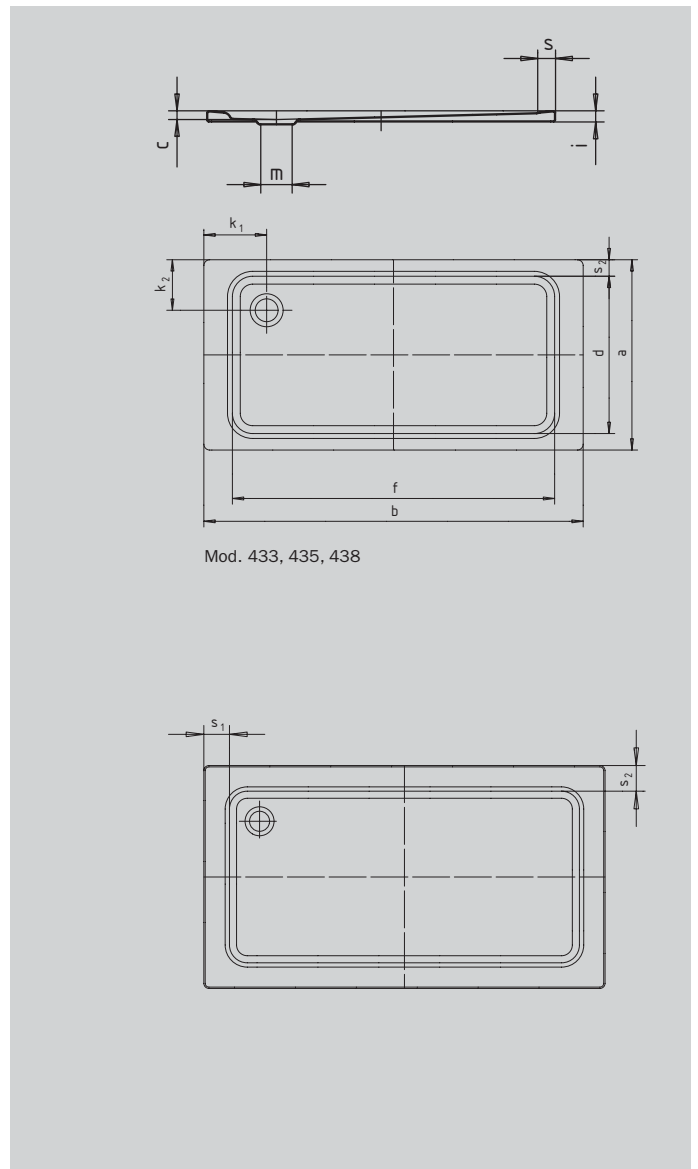

SUPERPLAN XXL

- exclusive, elegant design
- generous dimensions ideal for showering with a friend
- shallow depth ideal for flush fitting and guarantees easy access
- made of Kaldewei steel enamel 3.5 mm

ADA

		inch	mm	inch	mm	inch	mm	inch	mm	inch	mm	inch	mm	inch	mm
Model No.		438	438	408	408	410	410	429	429	412	412	433	433	435	435
External length	a	35.43	900	27.56	700	29.53	750	35.43	900	39.37	1000	27.56	700	29.53	750
External width	b	51.18	1300	55.12	1400	55.12	1400	55.12	1400	55.12	1400	59.06	1500	59.06	1500
Depth	c	0.98	25	1.54	39	1.57	40	1.69	43	1.69	43	1.54	39	1.57	40
Internal length	d	31.10	790	23.23	590	25.20	640	31.10	790	35.04	890	23.23	590	25.59	650
Internal width	f	46.85	1190	50.79	1290	51.18	1300	50.79	1290	50.79	1290	50.79	1290	50.79	1290
Height of rim	i	1.26	32	1.26	32	1.26	32	1.26	32	1.26	32	1.26	32	1.26	32
Distance tray edge to centre of drain hole	k ₁ ; k ₂	9.84; 7.87	250; 200	7.87	200	7.87	200	7.87	200	7.87	200	9.84; 7.87	250; 200	9.84; 7.87	250; 200
Diameter of drain hole	m	3.54	90	3.54	90	3.54	90	3.54	90	3.54	90	3.54	90	3.54	90
Width of rim	s ₁ ; s ₂	4.13; 2.17	105; 55	2.17	55	1.97	50	2.17	55	2.17	55	4.13; 2.17	105; 55	4.13; 1.97	105; 50
Weight of the enamelled shower tray in lbs		68.34		57.32		61.73		72.75		79.37		59.52		66.14	

Shower trays displaying **ADA** will comply with the Americans with Disabilities Act when installed per the requirements of the Accessibility Guidelines

Subject to technical alterations, tolerances and errors. Similar illustration.