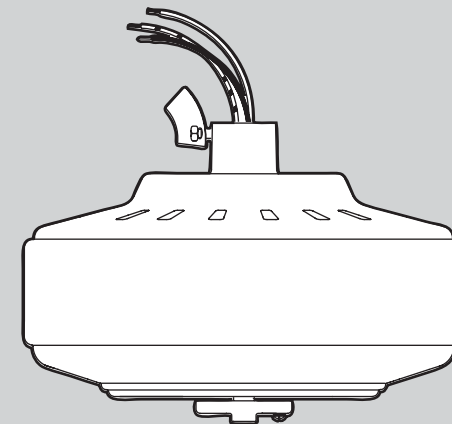

THIS PARTS GUIDE IS FOR REFERENCE ONLY. REFER TO THE INSTALLATION MANUAL FOR FULL ASSEMBLY INSTRUCTIONS.

Parts List	Model #	20430A	20431A	20434A	20436A	20438
	Asm. Dwg. #	94294-01	94294-02	94294-03	94294-04	94294-06
	Finish	Antique Brass	Brushed Nickel	Bright Brass	White	New Bronze
Item Name	Qty	Part #	Part #	Part #	Part #	Part #
Hanging System Kit	1	96759-05	96759-09	96759-01	96759-03	96759-30
Ceiling Plate						
Canopy						
Canopy Trim Ring						
Hanger Ball / Downrod Assembly						
Setscrew						
Low Profile Washer						
Canopy Screw						
Wood Screw 1.5"						
Wood Screw 3"						
Flat Washer						
Mounting Isolator						
Screw, Low Profile						
Switch Housing, Alternate	1	93598-01	93598-01	93598-01	93598-01	93598-01
Blade Iron Set	1	92803-07	92803-07	92803-07	92803-07	92803-07
Blade Set	1	75516-27	75516-35	75516-27	75516-29	75516-41
Screw, Blade Iron Armature	11	63755-05	63755-05	63755-05	63755-05	63755-05
Hardware Kit	1	94294-00-860	94294-00-861	94294-00-862	94294-00-863	94294-00-865
Blade Grommet						
Blade Assembly Screw						
Screw, Machine, 6-32						
Wire Connector						
Screw, Switch Housing Assembly						
Balancing Kit	1	65666-01	65666-01	65666-01	65666-01	65666-01
Light Kit Assembly	1	G1348-05	G1348-09	G1348-01	G1348-03	G1348-03
Thumb Screw	10	03077-08	03077-08	03077-08	03077-08	03077-08
Light bulb / Bulb	3	77646-04	77646-04	77646-04	77646-04	77646-04
Globe/Shade	3	73560-13	77770-05	73560-13	73560-14	73560-15

x 1

x 4

Piezas del ventilador

(no dibujadas a escala)

Conjunto del soporte de suspensión

de conjunto de paleta

Conjunto del interruptor/ alojamiento

GUÍA DE PIEZAS