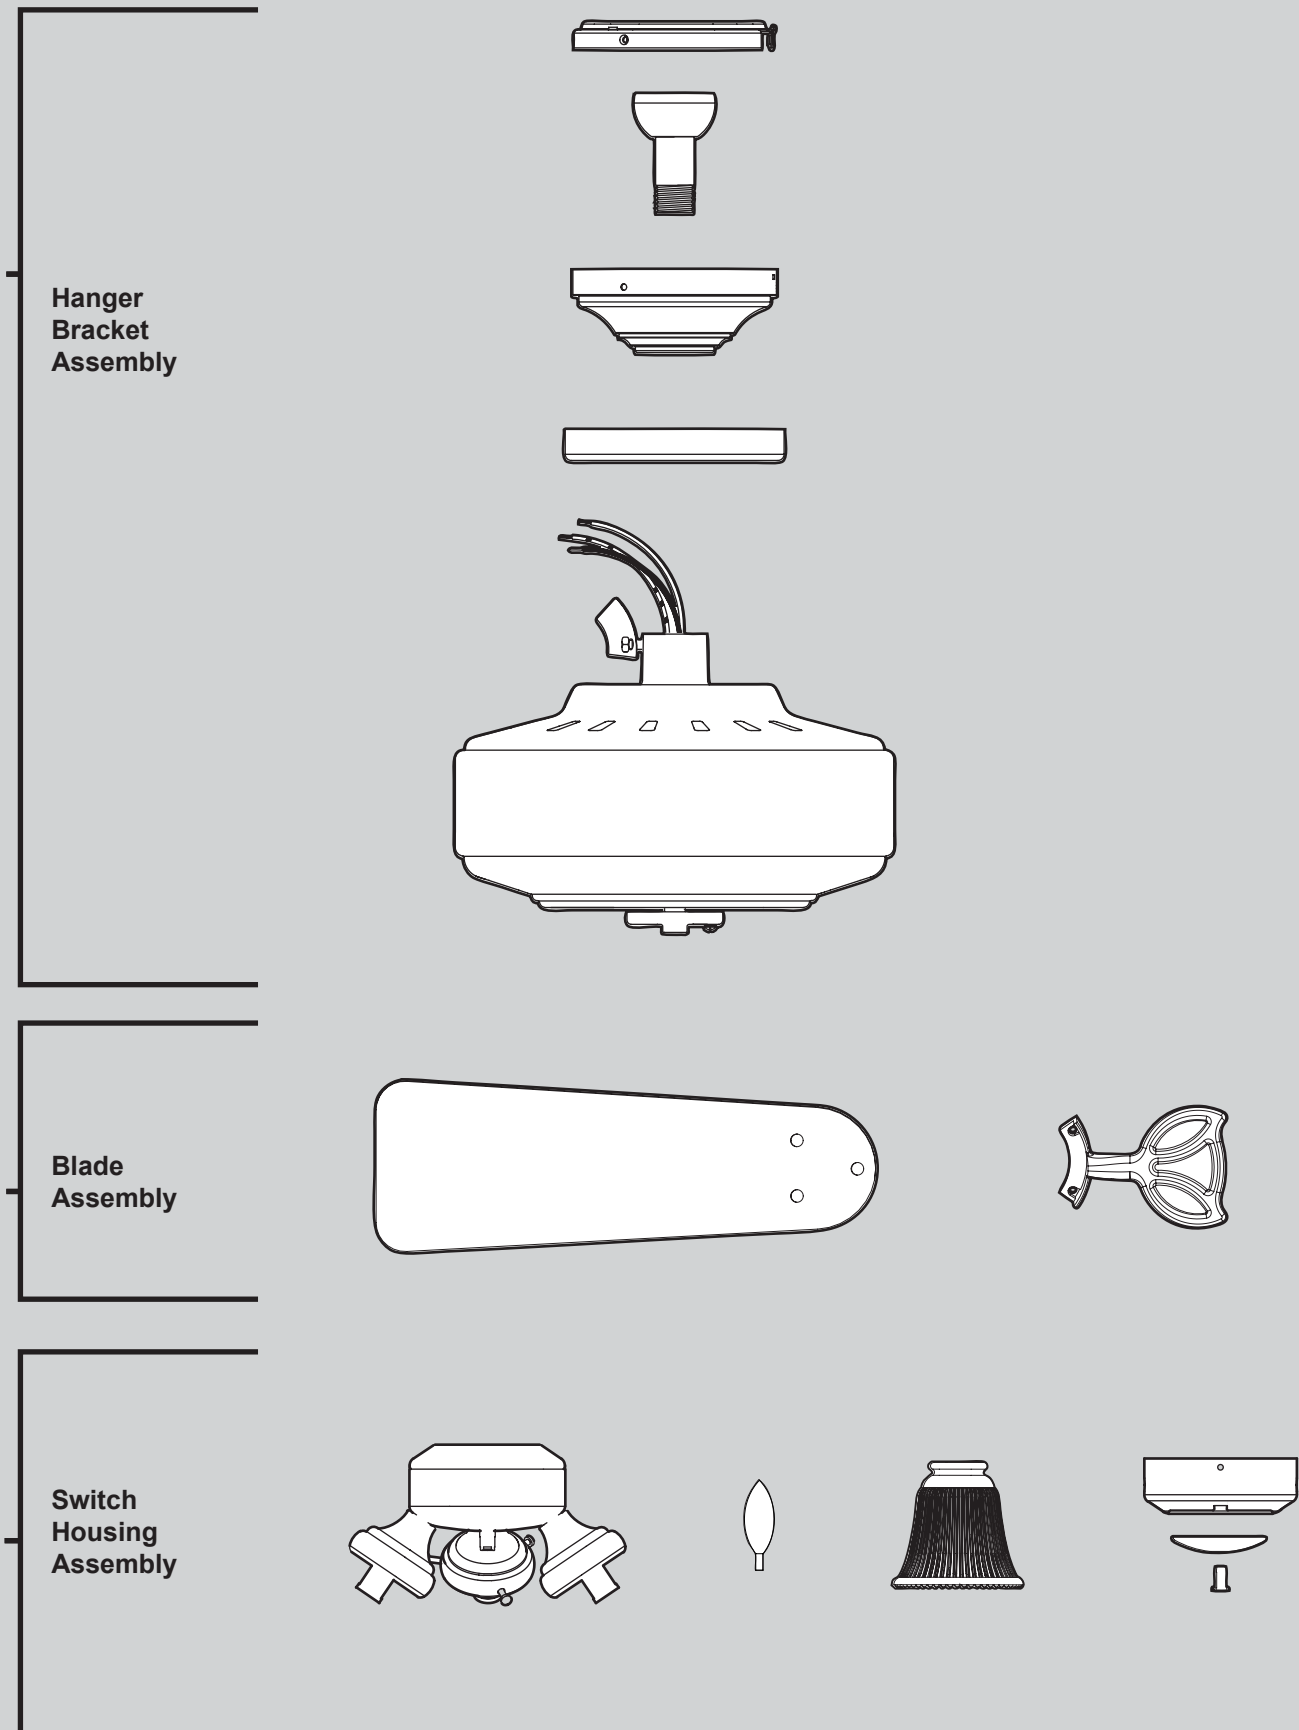

Fan Parts

(Not Drawn to Scale)