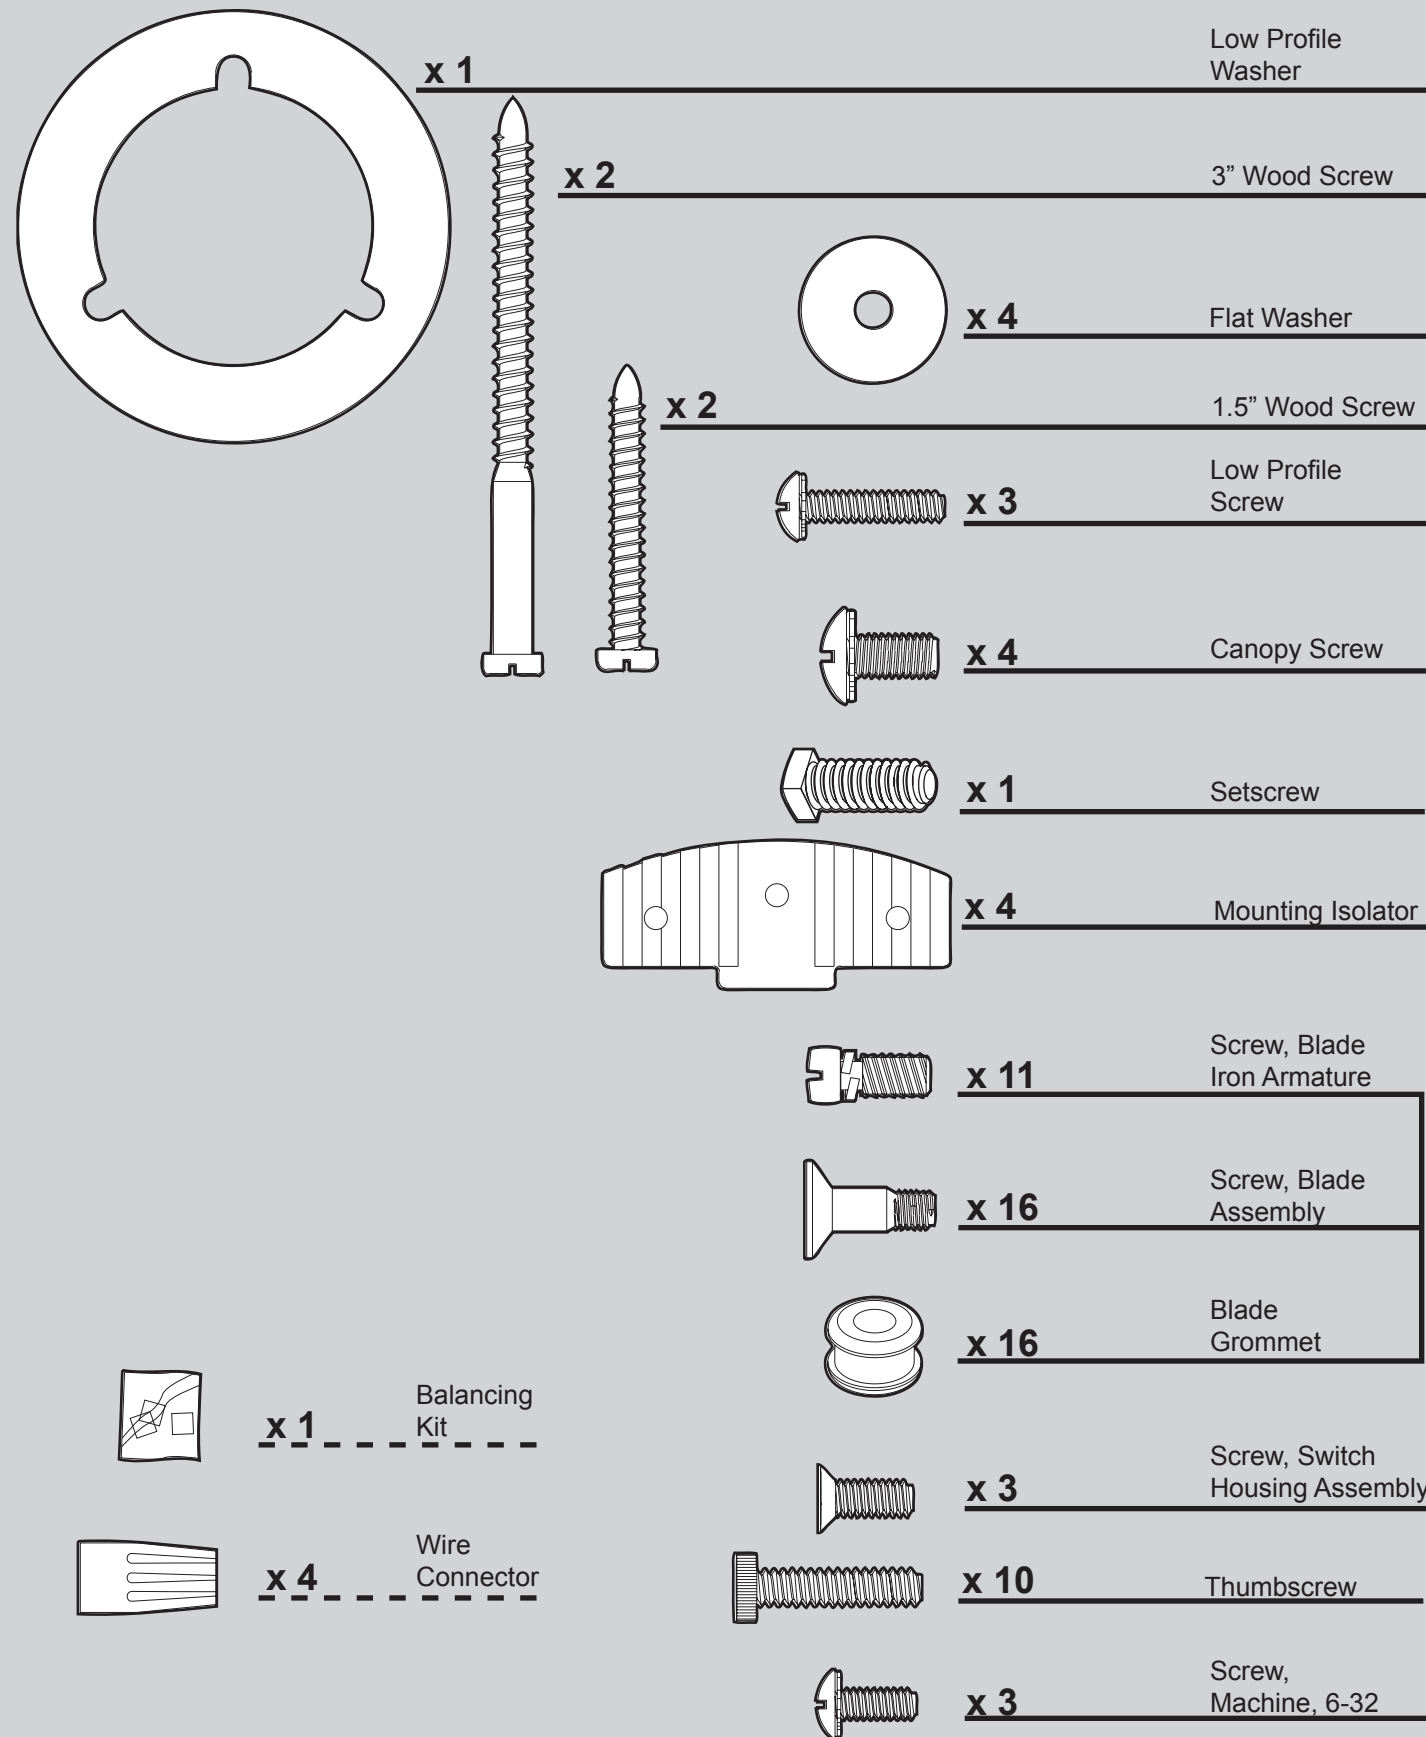

Hardware

(Drawn to Scale)