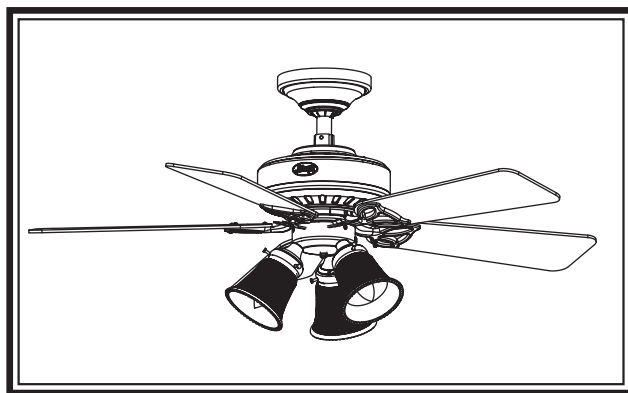

PARTS GUIDE

Hunter

Using this Parts Guide, make sure all parts are included in the box. If parts are missing, DO NOT RETURN