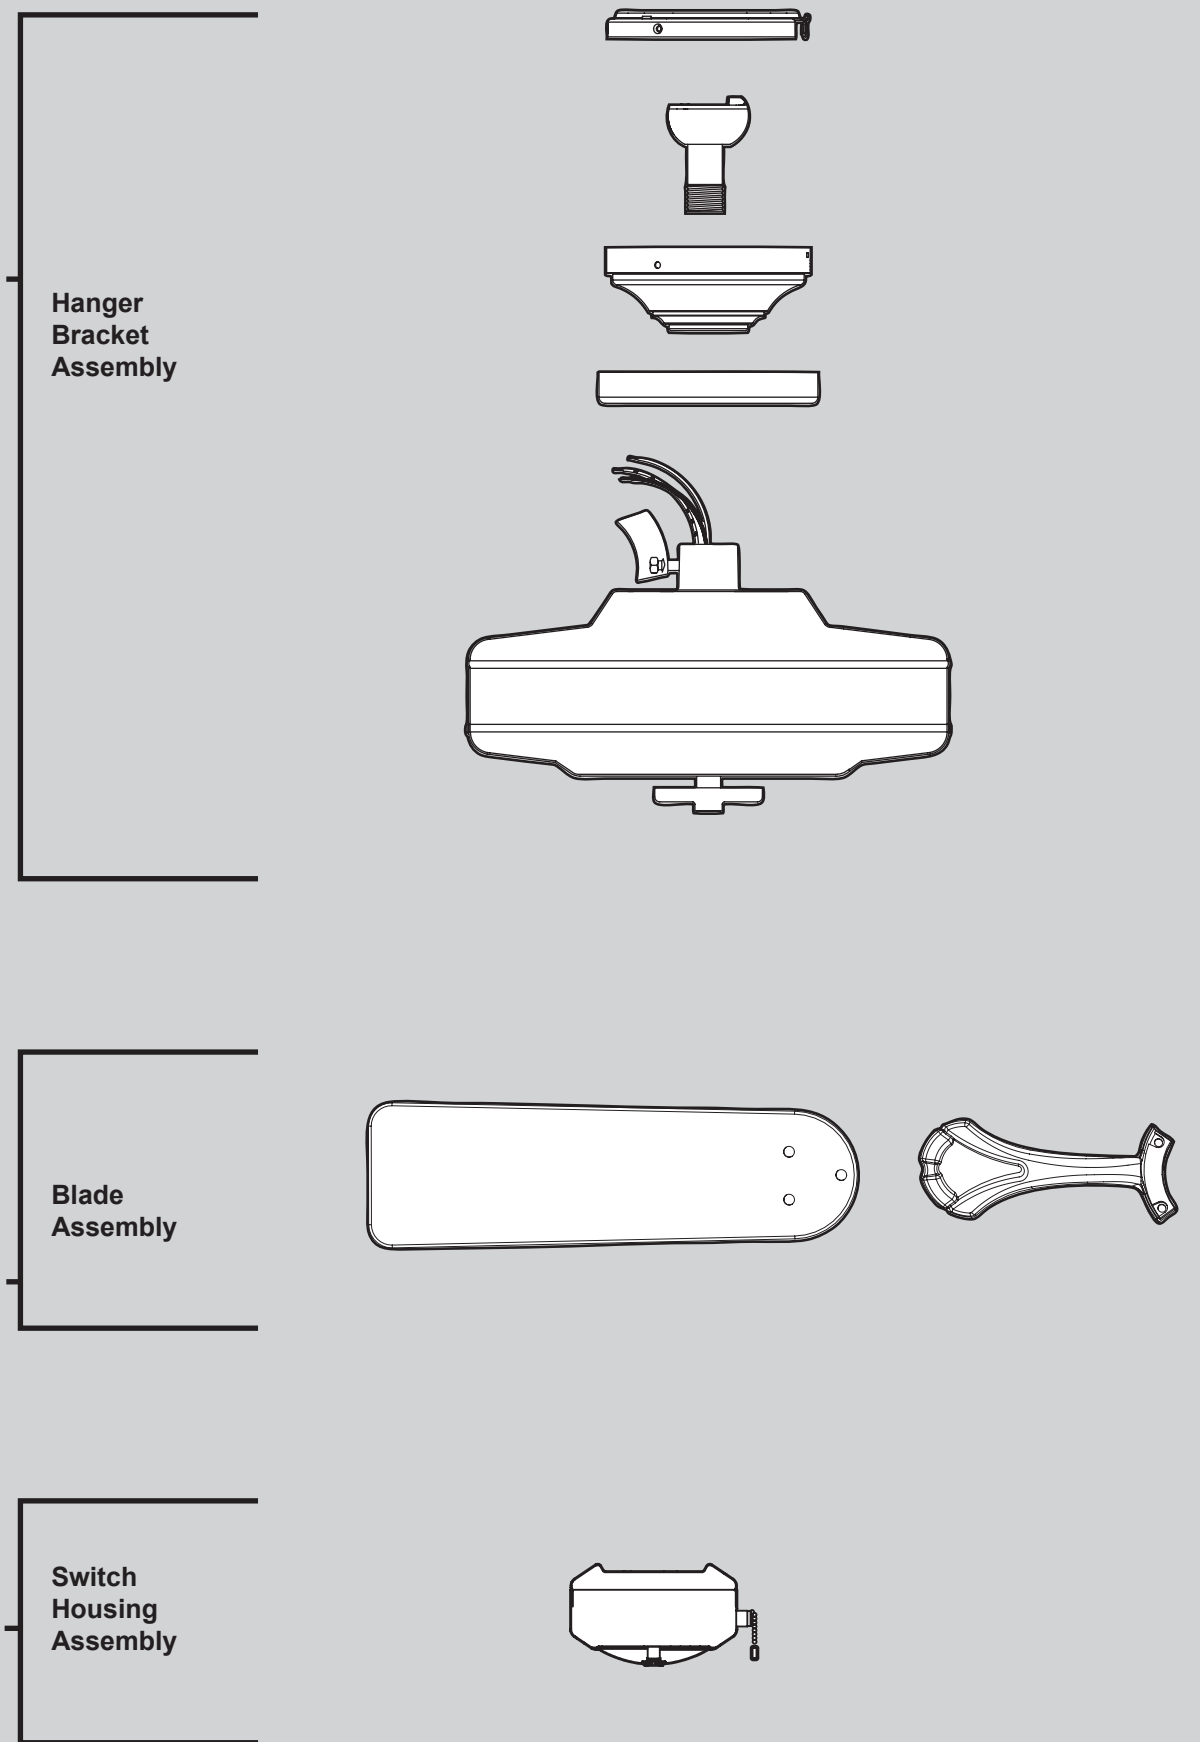

Hardware

(Drawn to Scale)

Fan Parts

(Not Drawn to Scale)

PARTS GUIDE

Hunter

Using this Parts Guide, make sure all parts are included in the box. If parts are missing, DO NOT RETURN

THIS ITEM TO THE STORE, call 888-830-1326 for assistance.

THIS PARTS GUIDE IS FOR REFERENCE ONLY. REFER TO THE INSTALLATION MANUAL FOR FULL ASSEMBLY INSTRUCTIONS.

Parts List	Model #	20510	20516	20511	20517	20518
	Asm. Dwg. #	92890-01	92890-04	92890-06	92890-08	92890-09
	Finish	Antique Brass	White	Antique Pewter	Matte Black	Cocoa
Item Name	Qty	Part #	Part #	Part #	Part #	Part #
* Hanging System Kit	1	96760-05	96760-03	96790-14	96760-06	96760-67
Ceiling Plate						
Canopy						
Canopy Trim Ring						
Hanger Ball / Downrod Assembly						
Setscrew						
Low Profile Washer						
Canopy Screw						
Wood Screw 1.5"						
Wood Screw 3"						
Flat Washer						
Mounting Isolator						
* Screw, Low Profile						
Switch Housing Assembly	1	G2391-05	G2391-03	G2391-14	G2391-06	G2391-67
Blade Iron Set	1	92805-05	92805-05	92805-05	92805-05	92805-05
Blade Set	1	G0677-28	G0677-26	G0677-21	G0677-30	G0677-28
Screw, Blade Iron Armature	11	63755-05	63755-05	63755-05	63755-05	63755-05
Hardware Kit	1	92890-00-860	92890-00-863	92890-00-865	92890-00-867	92890-00-868
Blade Grommet						
Blade Assembly Screw						
Screw, Machine, 6-32						
Wire Connector						
Screw, Switch Housing Assembly						
Balancing Kit	1	65666-01	65666-01	65666-01	65666-01	65666-01

Materiales

(no dibujados a escala)

x 1

x 2

x 4

x 2

x 3

x 4