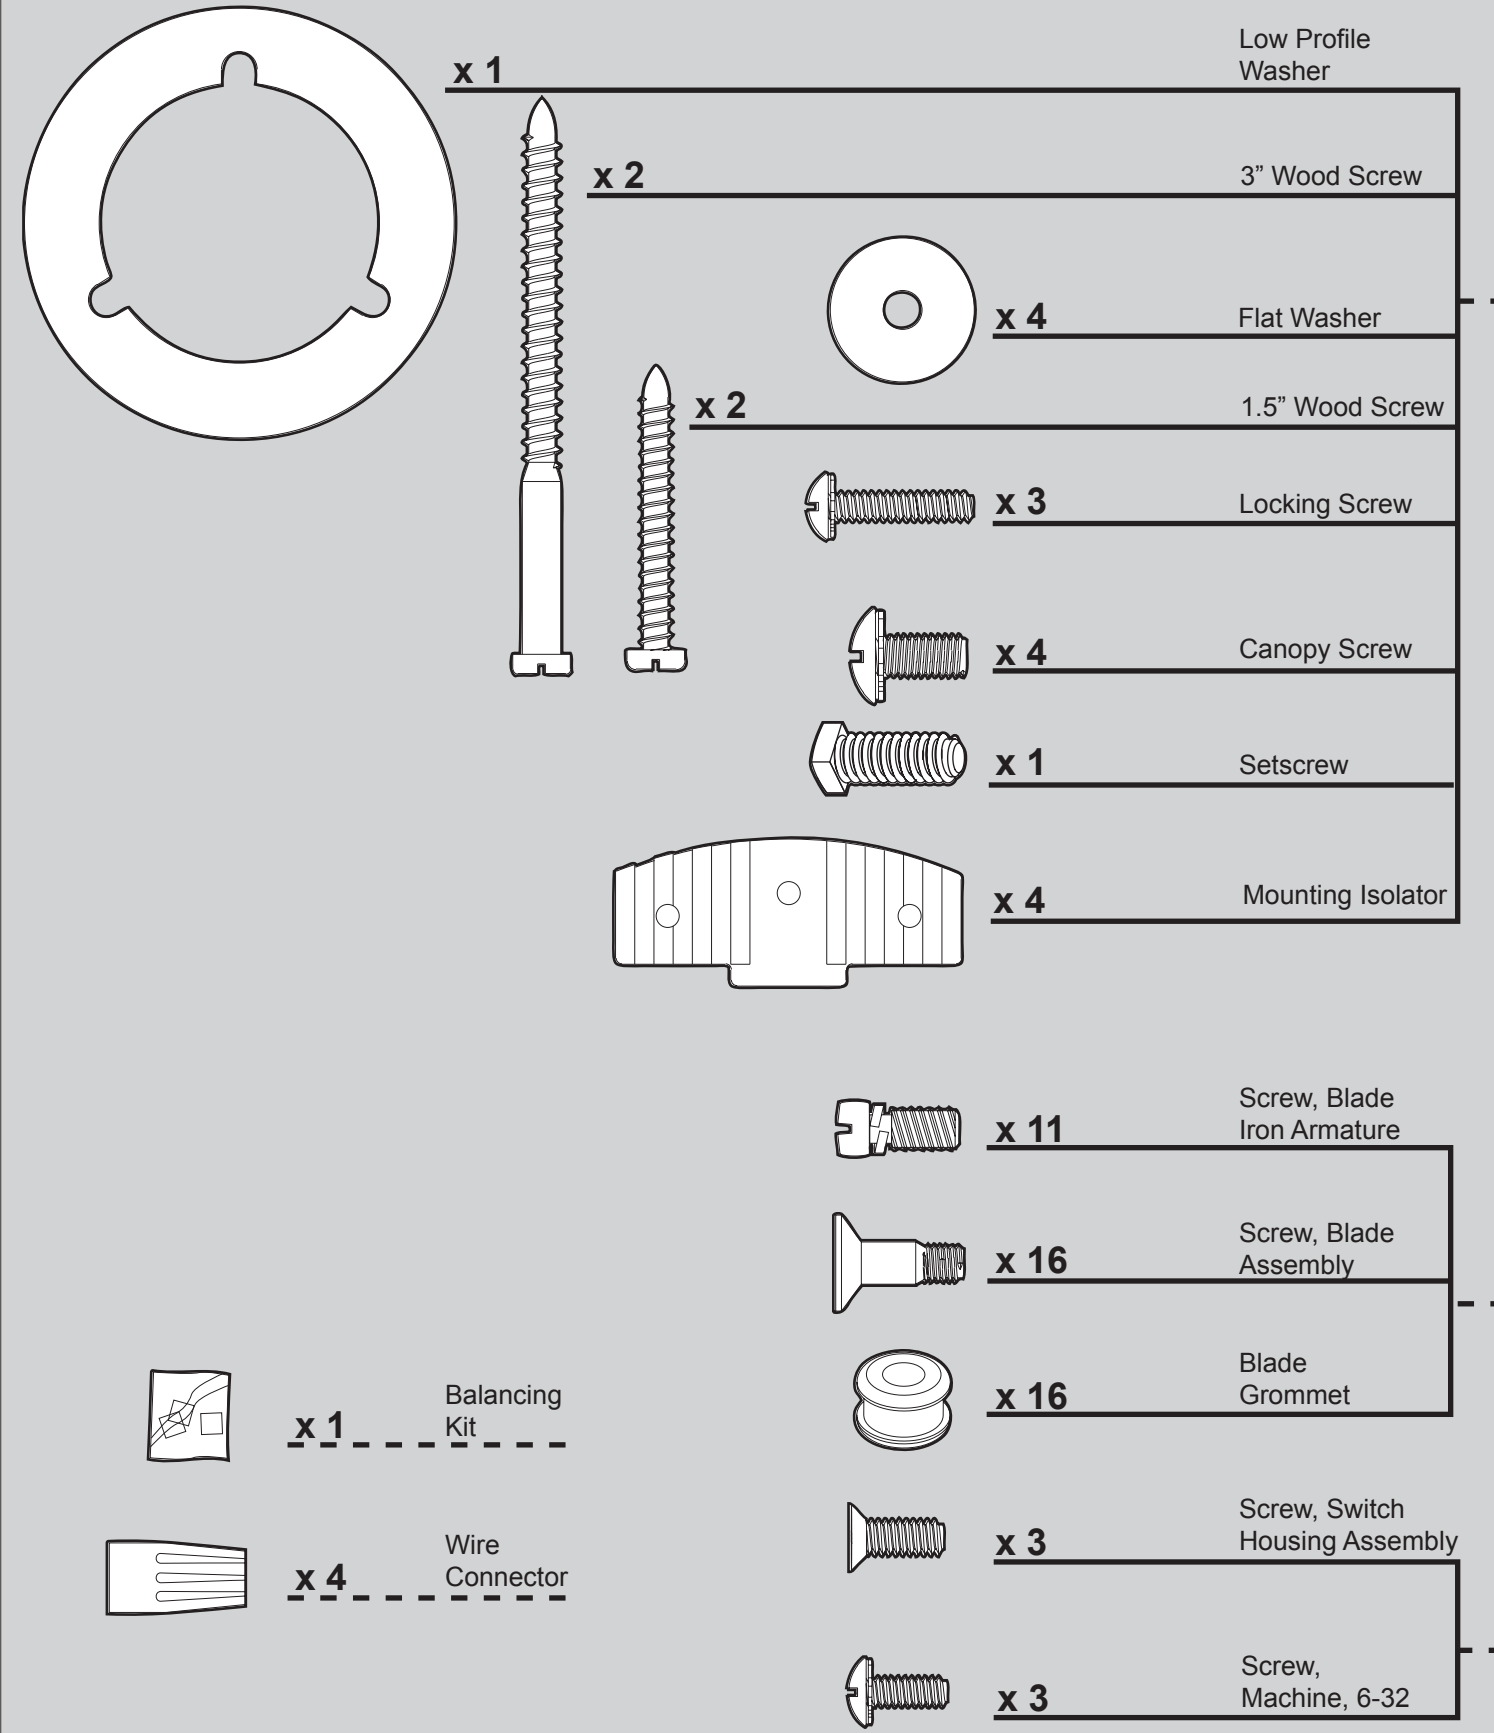

Hardware

(Drawn to Scale)