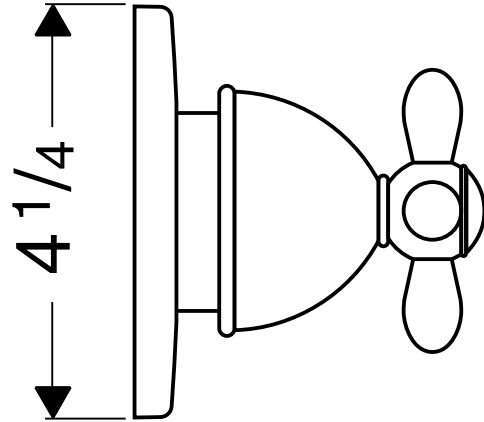

Carlton Quattro Diverter Trim 17935XX1

Available in Chrome (00), Chrome/Gold (09), Brushed Nickel (82), Polished Nickel (83),
Polished Brass (93)

Product Specification

Requires Quattro diverter rough-in 13932181.