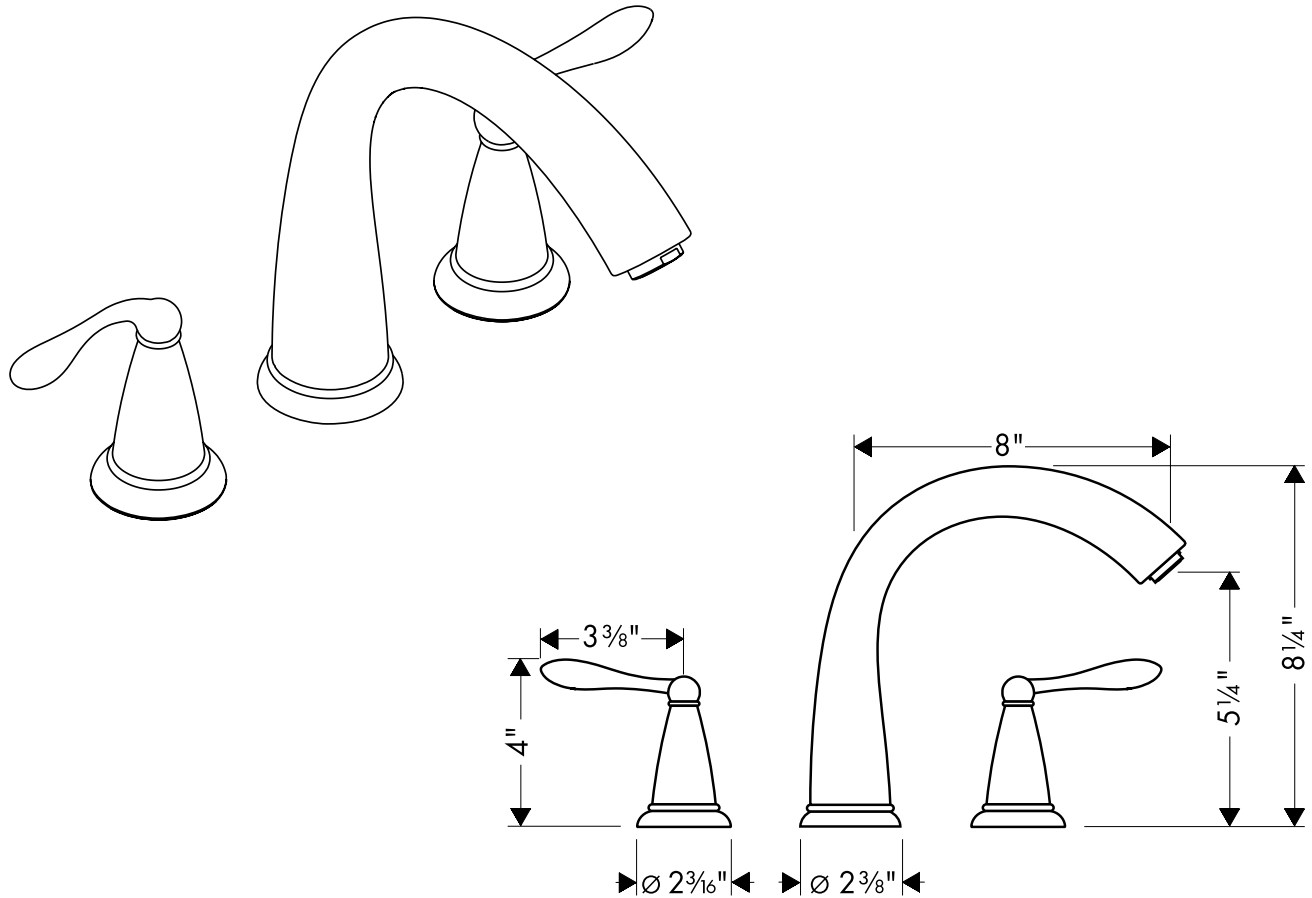

Axor Phoenix™ 3-Hole Roman Tub Set 17435XX1

Available in Chrome (00) and Satinox (81)

Product Specification

Swing-style lever handles
Oversized spout
ADA compliant
Requires rough 06310000

AXOR[®]