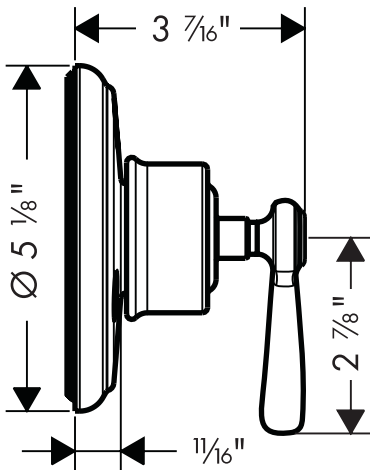

Axor Montreux Trim, Quattro Diverter

16834XX1

Product Features

- Lever handle
- Controls three outlets
- Outlets may be used individually or any two simultaneously

Code Compliance

This unit meets or exceeds the following:

1½" Extension (deep rough-in) kit	92630000
Cap kit set	16911XX0

The measurements shown are for reference only.

Products and specifications shown are subject to change without notice.

Specification sheet revised 11/2008