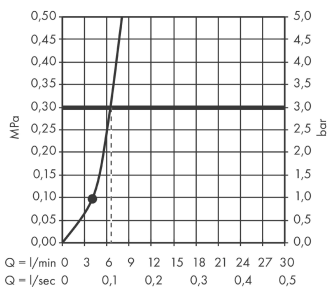

Technology

Compliance

Product image

Scale drawing

Flowchart

The consumption was measured in combination with the appropriate fittings (thermostat/mixer/in-wall valve) to reflect actual application in practice.