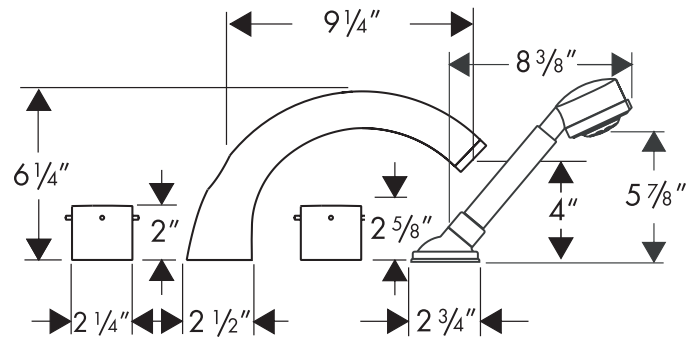

Axor Starck Trim, Large 4-Hole Roman Tub Set

10454XX1

Available in Chrome (00), Brushed Nickel (82)

Product Specification

Handles with raised finger grips

Handshower with three spray modes

Full spray, 50% water saving spray, soft aerated

Quiclean™ cleaning system

Flow rate 2.5 gpm

Protection against back siphonage provided by check valve

Requires rough 13444181 (not included)

hansgrohe