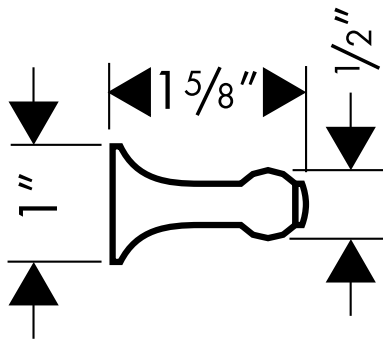

Product Features

- Solid brass

Available Finishes

Chrome

41337000

Brushed Nickel

41337820

The measurements shown are for reference only.

Products and specifications shown are subject to change without notice.

Specification sheet revised 4/2008