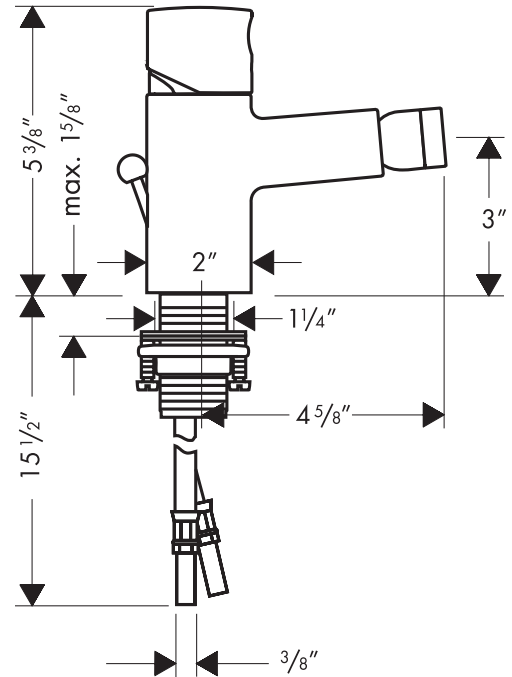

# Axor Uno Bidet Mixer with Zero Handle 38200XX1

Available in Chrome (00), Brushed Nickel (82)

## Product Specification

Single hole installation

Solid brass

M2 ceramic cartridge

Includes pop-up assembly

Swivel bidet aerator

Flow rate 2.2 gpm

Hole size in mounting surface: 1 3/8"

Max. mounting surface thickness: 1 5/8"

3/8" supply hoses – requires 3/8" compression fittings (not included)

**hansgrohe**