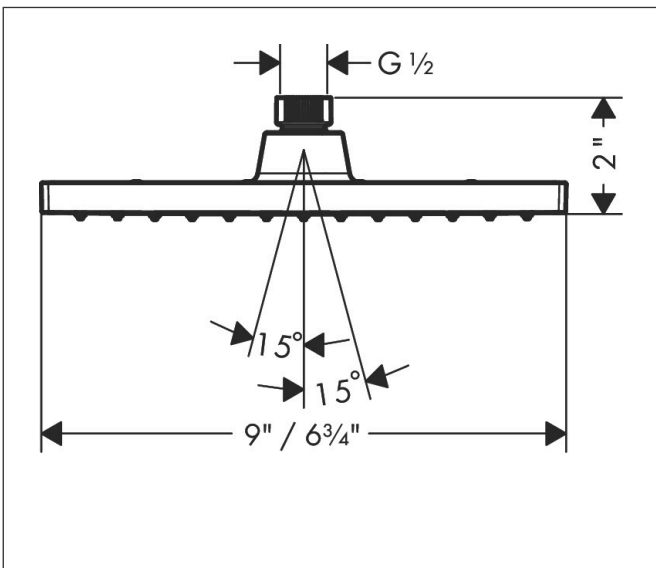

Brand hansgrohe
 Art. Name **Vernis Shape** Showerhead 230 1-Jet 2.5 GPM
 Art. Nr. 26281001
 Surface Chrome
 Pos. 1

Product Picture

Features

- Showerhead size: 230 x 170 mm
- Spray pattern: Rain
- Maximum flow rate (at 3 bar): 9.5 l/min
- 114 no-clog spray nozzles

Drawing

Technology

Spray Types