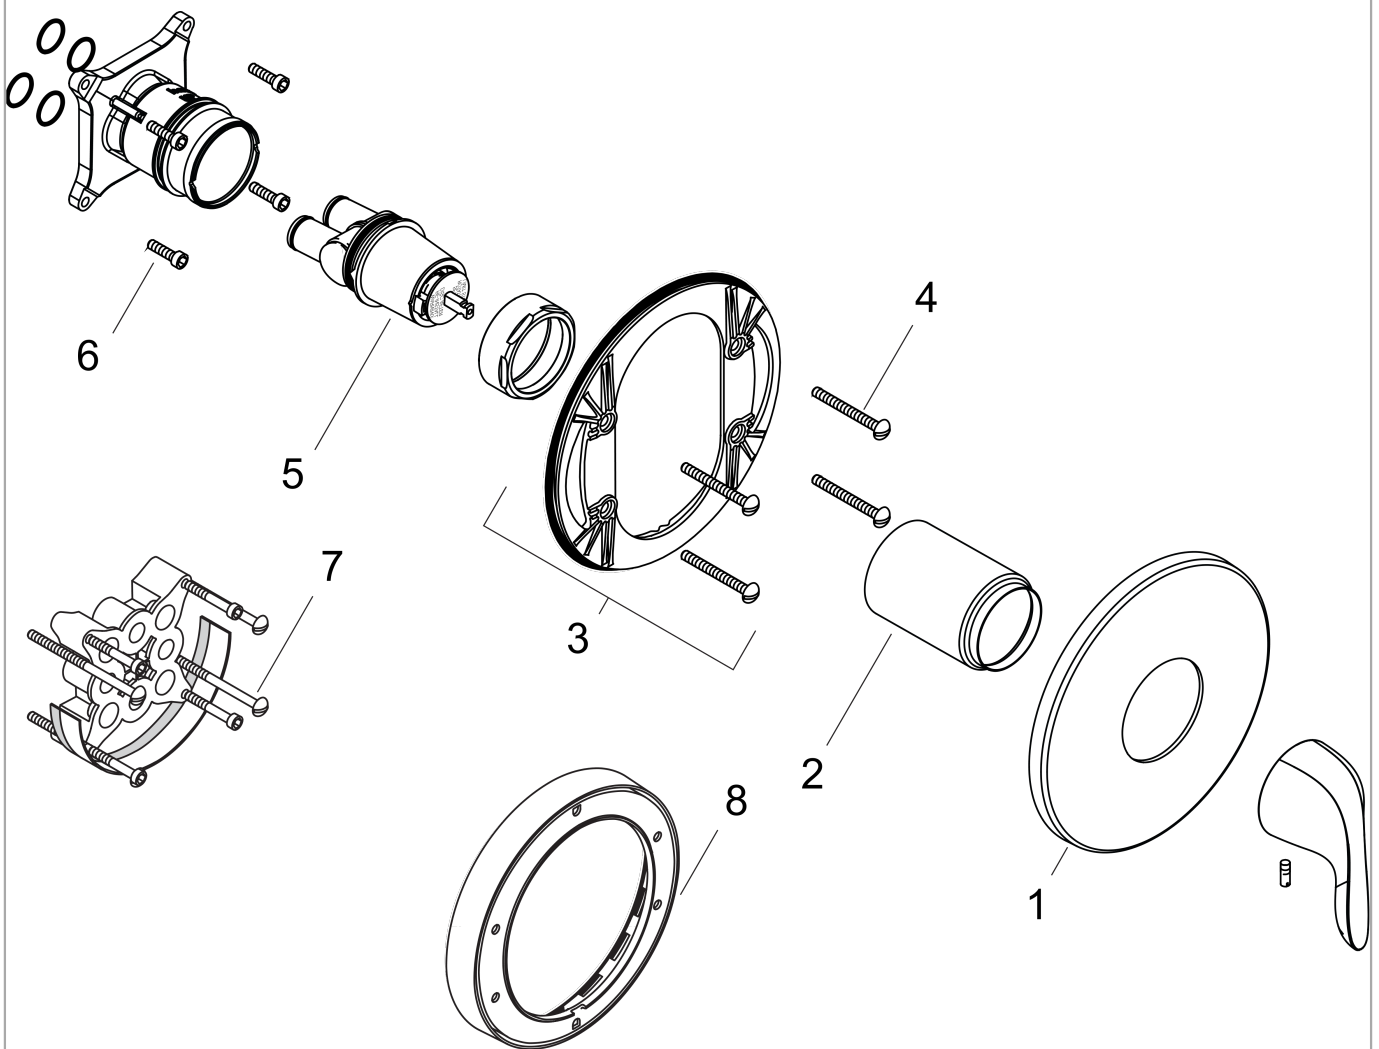

### Scale drawing

**E Pressure Balance Trim**  
Surfaces: **brushed nickel**

Article Number: **04228820**

## Exploded Drawing

Year of production: >05/10

## E Pressure Balance Trim

Surfaces: **brushed nickel**

Article Number: **04228820**

### Spare part list

Year of production: >05/10

| Pos. | Description                | Article Number | PC | PU |
|------|----------------------------|----------------|----|----|
| 1    | escutcheon                 | 88760820       | 0  | 1  |
| 2    | sleeve                     | 88765820       | 0  | 1  |
| 3    | sub plate                  | 96447000       | 10 | 1  |
| 4    | set of fixing screws       | 96454000       | 3  | 1  |
| 5    | cartridge, assy            | 88727000       | 0  | 1  |
| 6    | screw M5 x 20              | 96525000       | 3  | 1  |
| 7    | extension 25 mm            | 13595000       | 0  | 1  |
| 8    | extension 22 mm (Ø 170 mm) | 13596820       | 15 | 1  |