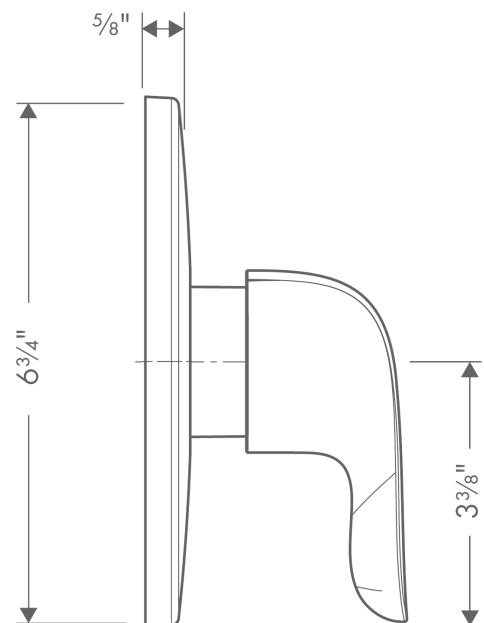

#### product features

- 1 outlet
- connection type: basic set
- flow rate: 22 l/min
- pressure control and volume control in one unit
- Bypass for use with diverter-type tub spouts
- temperature limitation adjustable
- Temperature and volume control for 1 outlet
- suitable for continuous flow water heaters

#### Mandatory Accessoires

- iBox Universal Plus Rough with Service Stops, 3/4" (#01850USA)

### Scale drawing

**E Pressure Balance Trim**  
Surfaces: **brushed nickel**

Article Number: **04228820**

## Exploded Drawing

Year of production: >05/10