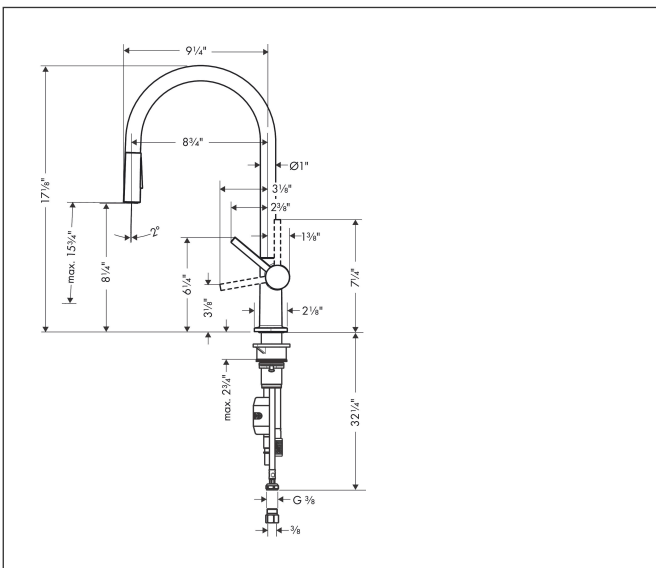

Brand hansgrohe  
 Art. Name **Talis N** HighArc Kitchen Faucet, O-Style 2-Spray Pull-Down, 1.5 GPM  
 Art. Nr. 72857671  
 Surface matte black  
 Pos. 1

## Product Picture

## Drawing

## Features

- Swivel range adjustable in 4 steps 60°, 110°, 150° or 360°
- Aerated spray, shower spray
- Lockable shower spray, spray return through pressing spray diverter
- MagFit magnetic shower holder
- Deck-mounted
- Maximum flow rate (at 3 bar): 5.7 l/min
- Ceramic cartridge
- 3/8" compression
- Integrated non-return valve
- Extension length up to 50 cm
- Single handle kitchen faucet, connection hoses, fixation set, installation manual