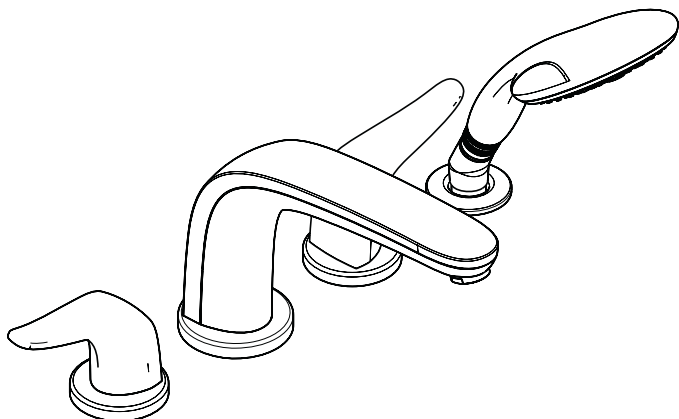

Metro² E Trim, 4-Hole Roman Tub Set

04197XX0

Product Features

- Solid brass
- Easy to clean
- Handshower with 3 spray modes: Rain AIR, Balance AIR, Whirl AIR; 2.5 gpm
- Protection against backflow provided by check valve