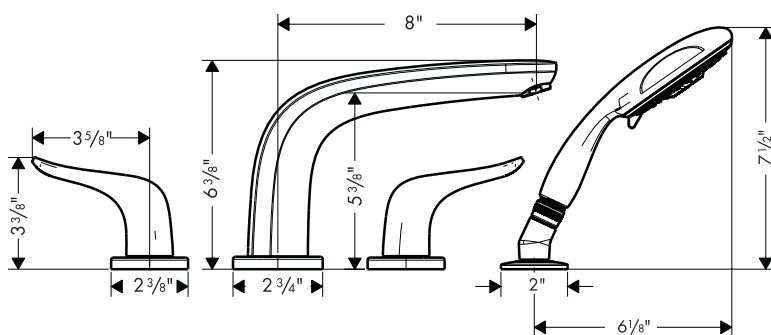

Required Accessories

Rough	06646000

The measurements shown are for reference only.

Products and specifications shown are subject to change without notice.

Specification sheet revised 4/2008

hangrohe