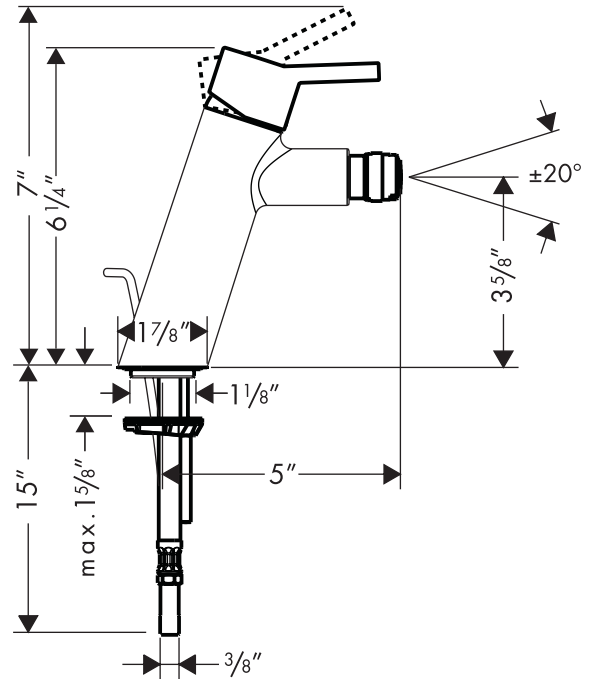

Talis™ Bidet Faucet

32240XX1

Available in Chrome (00), Brushed Nickel (82)

Product Specification

Single-hole installation

Flow rate 2.2 gpm

Swivel aerator

Hole size in mounting surface 1 3/8"

Max. mounting surface depth 1 5/8"

Includes pop-up drain

3/8" supply hoses – requires 3/8" compression fittings (not included)