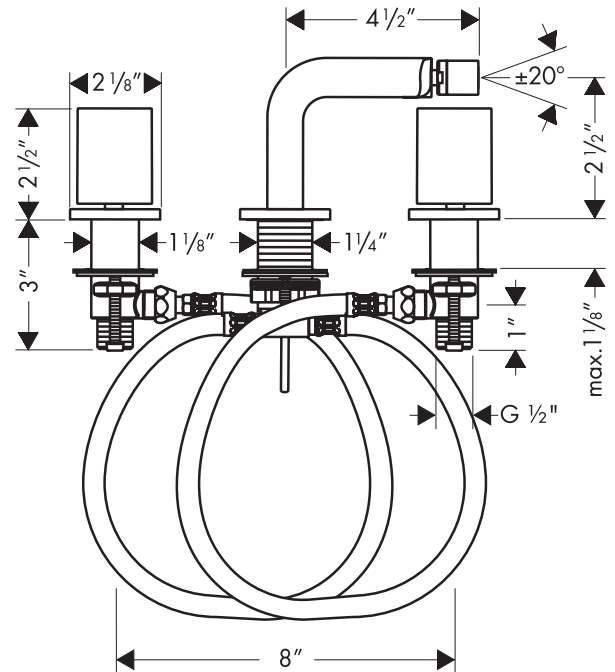

# Metris™ Widespread Bidet Faucet 31263XX1

Available in Chrome (00), Brushed Nickel (82)

## Product Specification

Full handles

Solid brass

Ceramic cartridges

Max. flow rate 2.2 gpm

Includes pop-up drain

Swivel bidet aerator

Flexible connection hoses accommodate a variety of installations

Requires 1/2" supply lines (not included)

Max. mounting surface thickness 1 1/8"

Hole sizes in mounting surface

Spout 1 3/8"

Valves 1 1/8"

**hansgrohe**