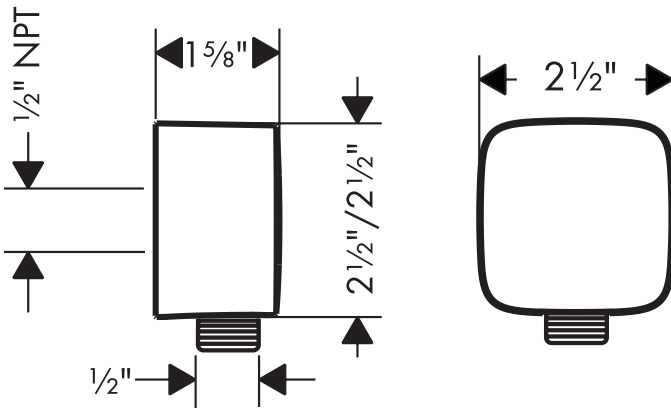

Product Features

- 1/2" NPT female inlet
- Fits all 1/2" hoses
- Backflow prevention provided by double check valve

Available Finishes

Chrome

27414001

The measurements shown are for reference only.

Products and specifications shown are subject to change without notice.

Specification sheet revised 7/2009