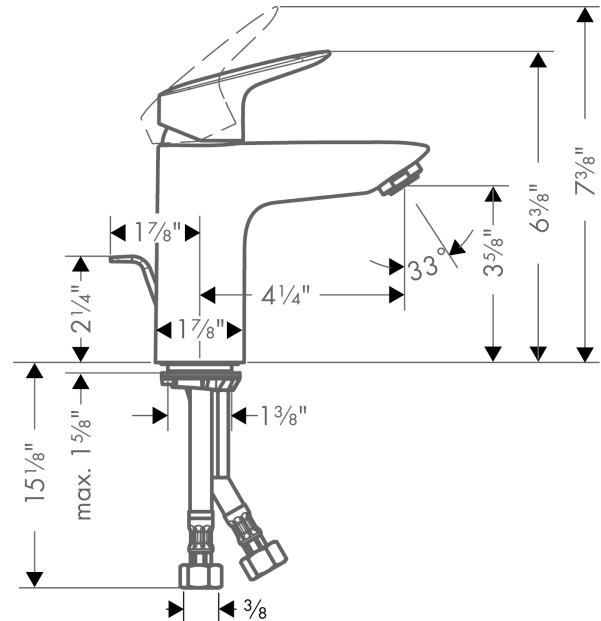

**Logis**

**Single-Hole Faucet 100 with Pop-Up Drain, 1.2 GPM**

Finishes : **chrome** Part no. : **71100001**

**Description**

**Features**

- Aerated spray
- Flow: 1.2 GPM (4.5 L/Min)
- Ceramic cartridge
- Includes pop-up drain

**Item details**

List Price \$ 210.00

**Technology**

**Compliance**

**Product image**

**Scale drawing**

**Logis**  
**Single-Hole Faucet 100 with Pop-Up Drain, 1.2 GPM**  
 Finishes : **chrome** Part no. : **71100001**

### Single-Hole Faucet 100 with Pop-Up Drain, 1.2 GPM

Finishes : **chrome** Part no. : **71100001**

## Spare parts list

Year of production: >07/16

Pos.	Description	Part no.	Price	PU
1	handle	92224000	-	1
2	screw cover	96338000	-	1
3	flange	97406000	-	1
4	nut	97209000	-	1
5	O-Ring 32x2	98193000	-	1
6	O-ring 35x2	92604000	-	1
7	cartridge, assy	95646001	-	1
8	locking screw for handle	95140000	-	1
9	seal	95008000	-	1
10	adapter for cartridge	98750000	-	1
11	O-Ring 30x2	98186000	-	1
12	aerator M24x1 (4,5 l/min)	92879000	-	1
13	screw M8 x 68	97736000	-	1
14	seal	97608000	-	1
15	fixing set	96016000	-	1
16	connection hose 18½" M8x0,75 3/8"	96321001	-	1
17	pull rod	96657000	-	1
a	pop up waste	88509000	-	1