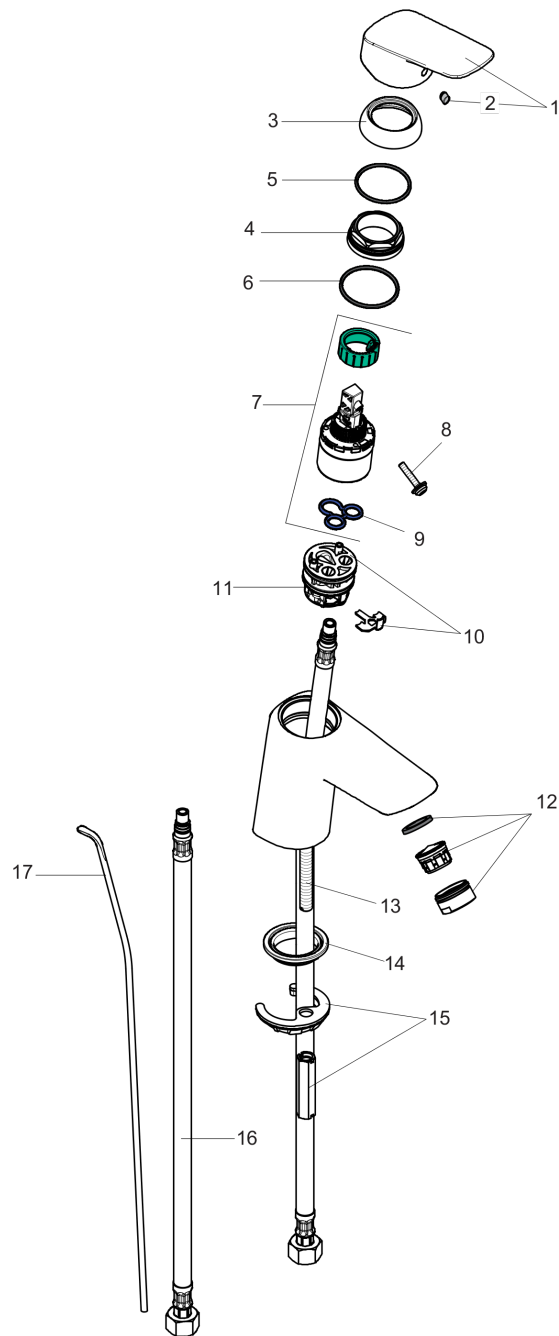

Logis
Single-Hole Faucet 100 with Pop-Up Drain, 1.2 GPM
Finishes : **chrome** Part no. : **71100001**

Exploded drawing

Year of production: >07/16

Logis

Single-Hole Faucet 100 with Pop-Up Drain, 1.2 GPM

Finishes : **chrome** Part no. : **71100001**

Spare parts list

Year of production: >07/16

Pos.	Description	Part no.	Price	PU
1	handle	92224000	-	1
2	screw cover	96338000	-	1
3	flange	97406000	-	1
4	nut	97209000	-	1
5	O-Ring 32x2	98193000	-	1
6	O-ring 35x2	92604000	-	1
7	cartridge, assy	95646001	-	1
8	locking screw for handle	95140000	-	1
9	seal	95008000	-	1
10	adapter for cartridge	98750000	-	1
11	O-Ring 30x2	98186000	-	1
12	aerator M24x1 (4,5 l/min)	92879000	-	1
13	screw M8 x 68	97736000	-	1
14	seal	97608000	-	1
15	fixing set	96016000	-	1
16	connection hose 18½" M8x0,75 3/8"	96321001	-	1
17	pull rod	96657000	-	1
a	pop up waste	88509000	-	1