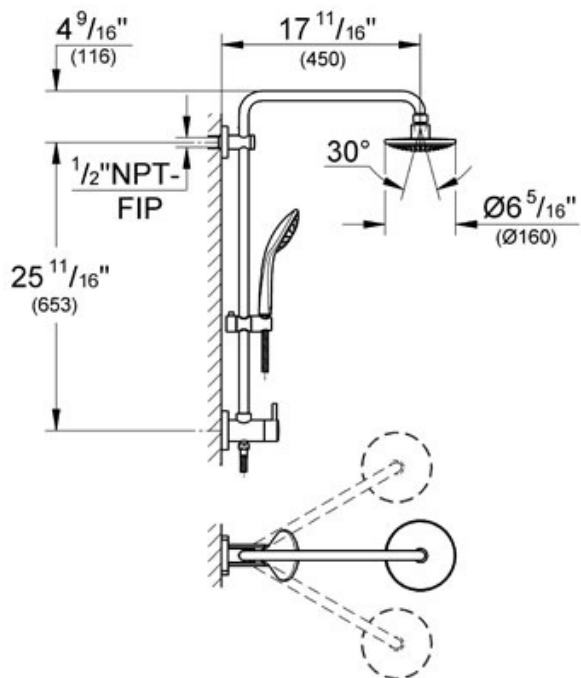

27 867 Diverter Shower System

Features

Wall mounted
Includes:
Horizontal 17 11/16" swivel shower arm
Built-in diverter allows change between shower head and hand shower
Euphoria Shower Head (28233) with rain spray with ball joint, (rotation angle +/- 20°)
Euphoria hand shower (27493) with normal spray
Adjustable bar height with gliding element
Metal shower hose 59" (28417)
GROHE DreamSpray® technology
GROHE CoolTouch® technology
SpeedClean® anti-lime system
Optional 6" height extension (27921000) sold separately

Flow Rate

Maximum 2.5 gpm at 80 psi (9.5 L/min)

Code Compliance

ASME/ANSI A112.18.1M
CSA Standard B125.1-05
ADA Compliant

Available Finishes

000 Starlight® Chrome

19 921 Pressure Balance Valve Trim

Features

Pressure Balance Valve Trim
Metal Lever Handle
For use with Grohsafe Rough-In Valve 35 015

Flow Rate

N/A

Code Compliance

ASME/ANSI A112.18.1M
CSA Standard B125.1-05
ADA Compliant

Available Finishes

000 Starlight® Chrome
EN0 Infinity Brushed Nickel