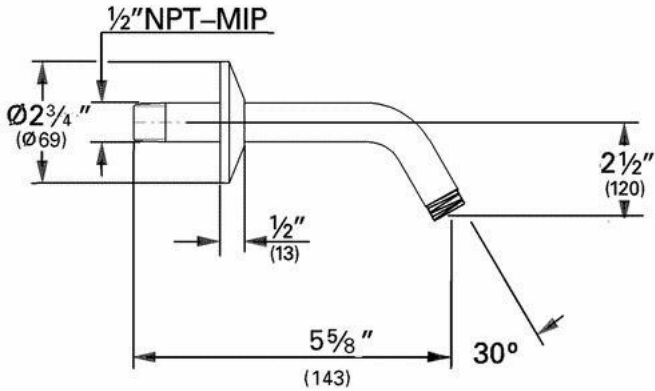

27 135 Shower Head

Description

6 1/4" face
4 spray patterns
1/2" NPT Female Threads
GROHE DreamSpray® Technology
SpeedClean® Anti-Lime System

Flow Rate

N/A

Code Compliance

ASME/ANSI A112.18.1M

Finish Options

Flow Rate

N/A

Code Compliance

* ASME/ANSI A112.18.M

Finish Options

27 414 000 Chrome

19 723 Pressure Balance Valve trim

Description

Trio spoke handle

For use with Grohsafe® Pressure Balance Rough-In Valve 35 015 (sold separately)

Flow Rate

NA

Finish Options

- 19 723 000 Starlight® Chrome
- 19 723 AVO Infinity Satin Nickel
- 19 723 BEO Sterling Infinity Finish
- 19 723 ENO Infinity Brushed Nickel