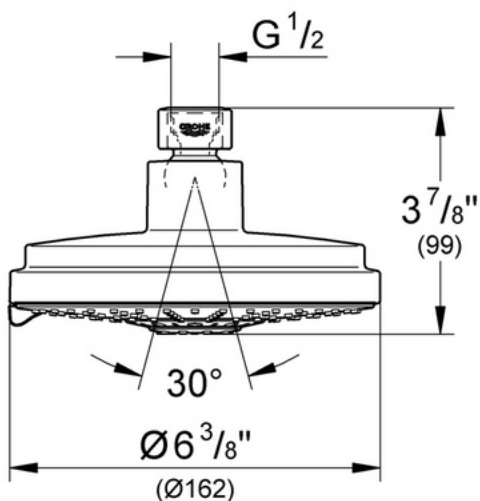

27 135 Shower Head

Description

6 1/4" face
4 spray patterns
1/2" NPT Female Threads
GROHE DreamSpray® Technology
SpeedClean® Anti-Lime System

Flow Rate

N/A

Code Compliance

ASME/ANSI A112.18.1M

Finish Options

27 135 OOO Starlight® Chrome
27 135 BEO Sterling Infinity Finish
27 135 ENO Infinity Brushed Nickel
27 135 ZBO Oil Rubbed Bronze

Accessories 27 414

Tubular shower arm

Description

5 5/8" tubular shower arm
with flange
1/2" male threads

Flow Rate

N/A

Code Compliance

* ASME/ANSI A112.18.M

Finish Options

27 414 000 Chrome

19 723 Pressure Balance Valve trim

Description

Trio spoke handle

For use with Grohsafe® Pressure Balance Rough-In Valve 35 015 (sold separately)

Flow Rate

NA

Finish Options

- 19 723 000 Starlight® Chrome
- 19 723 AVO Infinity Satin Nickel
- 19 723 BEO Sterling Infinity Finish
- 19 723 ENO Infinity Brushed Nickel