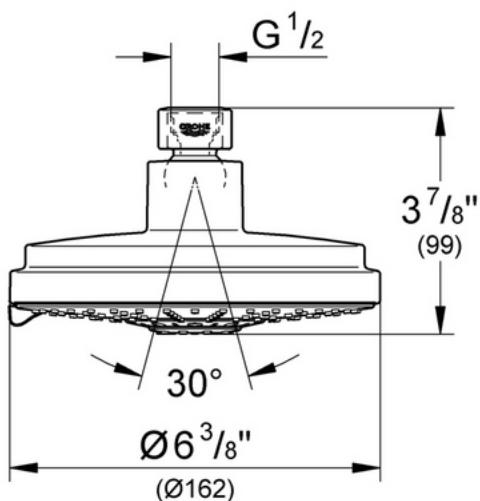

27 135 Shower Head

Description

6 1/4" face
4 spray patterns
1/2" NPT Female Threads
GROHE DreamSpray® Technology
SpeedClean® Anti-Lime System

Flow Rate

N/A

Code Compliance

ASME/ANSI A112.18.1M

Finish Options

27 135 OOO Starlight® Chrome
27 135 BEO Sterling Infinity Finish
27 135 ENO Infinity Brushed Nickel
27 135 ZBO Oil Rubbed Bronze

Accessories 27 414

Tubular shower arm

Description

5 5/8" tubular shower arm
with flange
1/2" male threads

Flow Rate

N/A

Code Compliance

* ASME/ANSI A112.18.M

Finish Options

27 414 000 Chrome