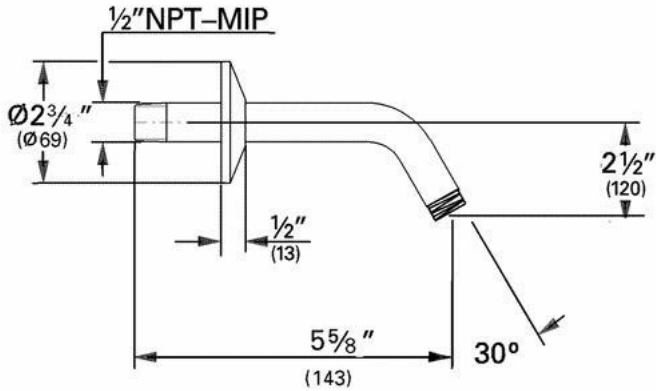

27 135 Shower Head

Description

6 1/4" face
4 spray patterns
1/2" NPT Female Threads
GROHE DreamSpray® Technology
SpeedClean® Anti-Lime System

Flow Rate

N/A

Code Compliance

ASME/ANSI A112.18.1M

Finish Options

Flow Rate

N/A

Code Compliance

* ASME/ANSI A112.18.M

Finish Options

27 414 000 Chrome

19 724 Pressure Balance Valve trim

Description

Lever handle

For use with Grohsafe® Pressure Balance Rough-In Valve 35 015 (sold separately)

Flow Rate

NA

Code Compliance

ADA Compliant

Finish Options

- 19 724 000 Starlight® Chrome
- 19 724 AVO Infinity Satin Nickel
- 19 724 BEO Sterling Infinity Finish
- 19 724 ENO Infinity Brushed Nickel