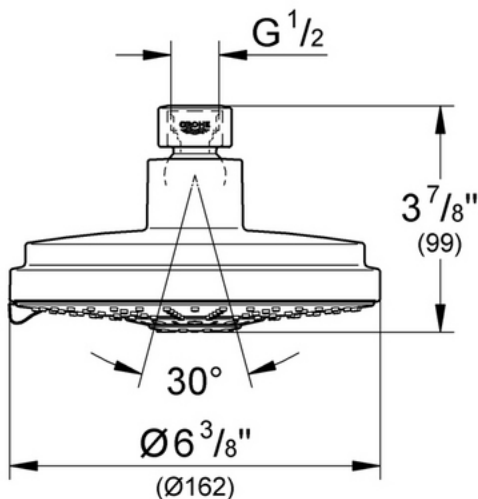

27 135 Shower Head

Description

6 1/4" face
4 spray patterns
1/2" NPT Female Threads
GROHE DreamSpray® Technology
SpeedClean® Anti-Lime System

Flow Rate

N/A

Code Compliance

ASME/ANSI A112.18.1M

Finish Options

27 135 OOO Starlight® Chrome
27 135 BEO Sterling Infinity Finish
27 135 ENO Infinity Brushed Nickel
27 135 ZBO Oil Rubbed Bronze

Accessories 27 414

Tubular shower arm

Description

5 5/8" tubular shower arm
with flange
1/2" male threads

Flow Rate

N/A

Code Compliance

* ASME/ANSI A112.18.M

Finish Options

27 414 000 Chrome

19 724 Pressure Balance Valve trim

Description

Lever handle

For use with Grohsafe® Pressure Balance Rough-In Valve 35 015 (sold separately)

Flow Rate

NA

Code Compliance

ADA Compliant

Finish Options

- 19 724 000 Starlight® Chrome
- 19 724 AVO Infinity Satin Nickel
- 19 724 BEO Sterling Infinity Finish
- 19 724 ENO Infinity Brushed Nickel