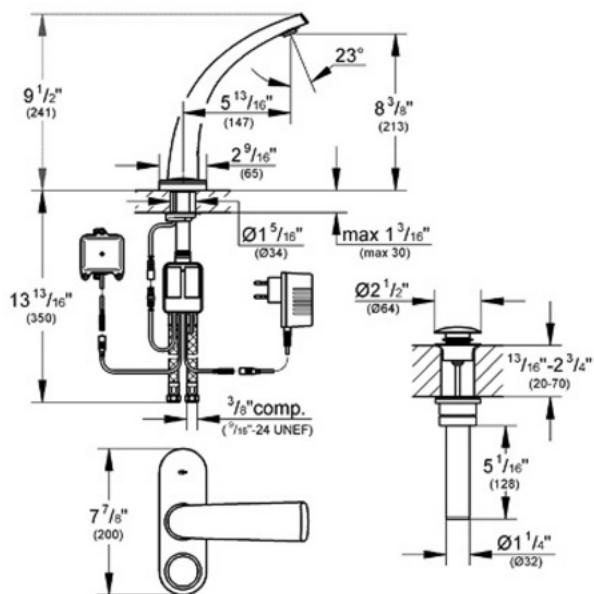

36 085 Digital Lavatory Centerset

Description

-AVAILABLE ONLY THROUGH AUTHORIZED GROHE ONDUS SHOWROOMS-

Advance touch operating panel with backlit icons
Integrated digital display and user-friendly menu navigation

Integrated temperature sensor

6 function options: digital temperature control \pm ;
digital water flow control \pm ; start & pause control;
clock setting; standby design set; and calibration set

One-touch, spring action pop-up drain

High-pressure flexible supply hoses

Automatic safety shut-off (programmable with default setting)

Single-hole installation

Battery status indicator on display

Battery back-up emergency power supply (6 V Lithium battery, typ CR-P2)

AC power supply 120 V AC / 6 V DC

Upgrade option with wireless remote 45 983 KS0 (for 000, KS0, BS0) or 45 983 LS0

Flow Rate

Maximum 1.6 gpm water flow rate

Code Compliance

ADA Compliant

Finish Options

36 085 000 Starlight® Chrome