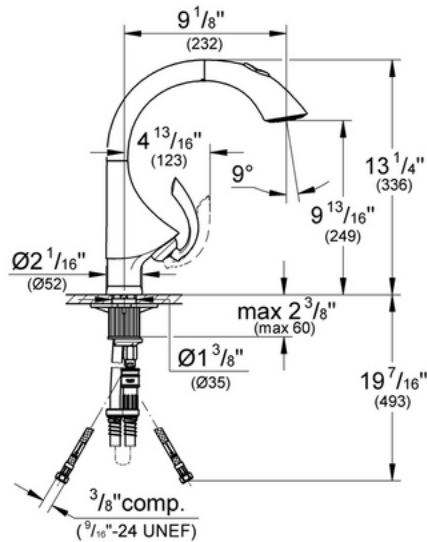

## 32 071 Main Sink Dual Spray Pull-Out

### Description

GROHE RealSteel® Stainless Steel Construction (SD0 and KD0 versions)  
 Solid brass body (000 version)  
 Ceramic cartridge  
 Dual spray control -- switches back and forth between regular flow and spray  
 SpeedClean anti-lime system  
 Single lever handle  
 Variable handle positioning (left, right, or center and all points in between)  
 9 1/8" spout reach

### Flow Rate

2.2 gpm at 60 psi, 2.5 gpm at 80 psi  
 (9.5 lpm)