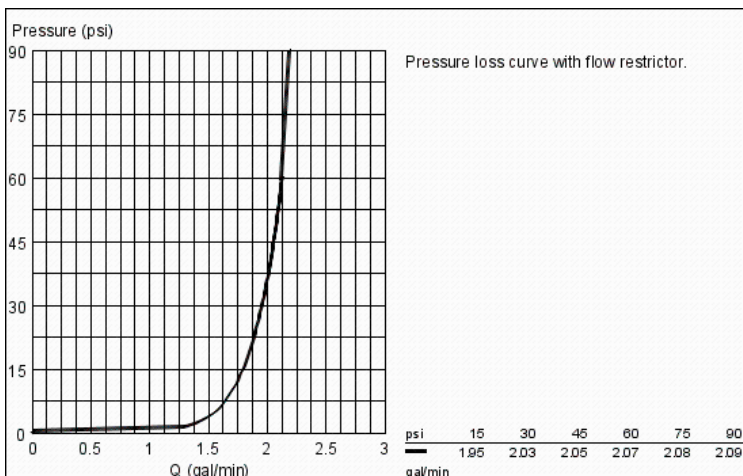

Product Description:
Single-lever sink mixer 1/2"

Standard Specification:

- GROHE StarLight® finish
- GROHE SilkMove® ceramic cartridge
- GROHE RealSteel® Stainless Steel Construction produced from 304 stainless steel
- Solid Stainless Steel
- Dual Spray Pull-Out
- SpeedClean anti-lime system
- Single hole installation
- Adjustable flow rate limiter
- Swivel Spout
- With stop restriction
- Integrated non-return valves
- Locking Dual Spray Control - switches back and forth between regular flow and spray
- Automatic return from stream to shower spray
- Double check valve
- Stainless Steel Braided Flexible Supplies
- Quick installation system
- Single Lever Handle
- Spout Reach 9 5/8"
- Optional temperature limiter ref. no. 46 308
- Max Flow Rate 1.75 gpm (6.6 L/min)

Applicable Codes & Standards:

- Energy Policy Act of 1992
- NSF 61
- ASME A112.18.1/CSA B125.1
- US Federal and State material regulations
- ICC/ANSI A117.1
- CalGreen

Color:

- 32999 000 chrome
- 32999 SDE stainless steel
- 32999 SD0 GROHE RealSteel®
- 32999 00E chrome