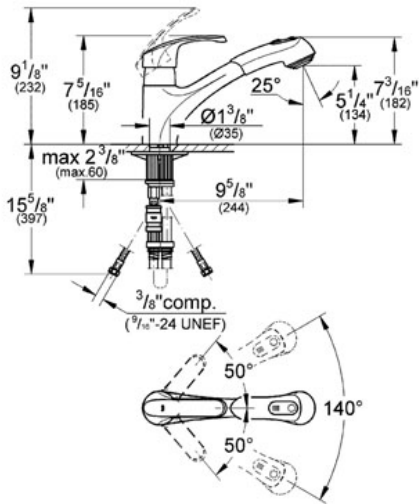

ALIRA
Single-lever sink mixer 1/2"
MODEL # 32999

Pure Freude an Wasser

GROHE America, Inc | 200 North Gary Avenue, Suite G, Roselle, IL 60172
Phone: +1 (800) 444-7643 | Fax: +1 (800) 225-2778 | us-customerservice@grohe.com

Product Description:
Single-lever sink mixer 1/2"

Standard Specification:

- GROHE StarLight® finish
- GROHE SilkMove® ceramic cartridge
- GROHE RealSteel® Stainless Steel Construction produced from 304 stainless steel
- Solid Stainless Steel
- Dual Spray Pull-Out
- SpeedClean anti-lime system
- Single hole installation
- Adjustable flow rate limiter
- Swivel Spout
- With stop restriction
- Integrated non-return valves
- Locking Dual Spray Control - switches back and forth between regular flow and spray
- Automatic return from stream to shower spray
- Double check valve
- Stainless Steel Braided Flexible Supplies
- Quick installation system
- Single Lever Handle
- Spout Reach 9 5/8"
- Optional temperature limiter ref. no. 46 308
- Max Flow Rate 1.75 gpm (6.6 L/min)