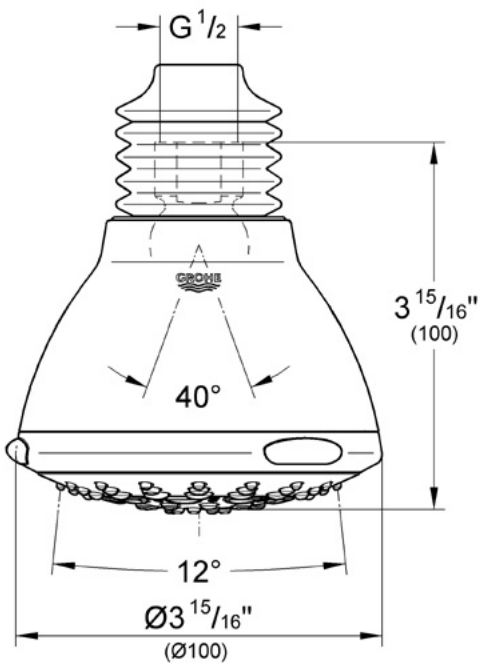

Movario 28 448

5 Shower Head

Description

5 spray patterns
Euro style with gray bellows
1/2" NP female threads
GROHE DreamSpray® Technology
SpeedClean anti-lime system
Can be used with standard shower arm

Spray patterns:
Normal spray
Rain spray
Jet spray
Massage spray
Champagne spray

Flow Rate

2.5 gpm at 80 psi (9.5 lpm)

Code Compliance

* ASME/ANSI A112.18.M

Finish Options

28 448 OOO Chrome
28 448 ROO Infinity Polished Brass
28 448 AVO Infinity Satin Nickel
28 448 RRO Velour Chrome
28 448 BEO Sterling Infinity Finish
28 448 ENO Infinity Brushed Nickel
28 448 ZBO Oil Rubbed Bronze