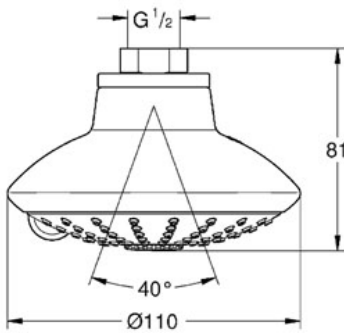

Product Description:

Head shower 3 sprays

Standard Specification:

- GROHE DreamSpray® perfect flow
 - GROHE StarLight® finish
- Rain, SmartRain®, Massage
- 1/2" Connection thread
 - Max FLOW Rate 2.5 gpm
 - SpeedClean anti-lime system

Applicable Codes & Standards:

- ASME A112.18.1/CSA B125.1

Color:

- 27247 000 chrome
- 27247 001 chrome
- 27247 EN0 Brushed Nickel
- 27247 EN1 Brushed Nickel inf