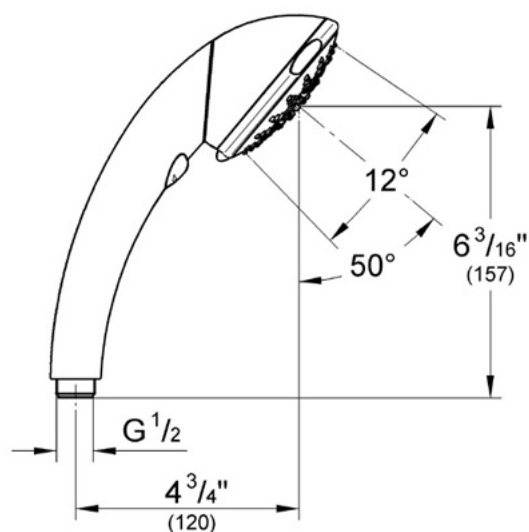

28 444 5 Hand Shower

Description

5 spray patterns
8-position RotaHead system to adjust spray angle and position of the spray face
RotaHead System allows hand shower to function as a shower head or a body spray
GROHE DreamSpray® Technology
SpeedClean anti-lime system
Multiple shell handle construction prevents heat transfer

Spray patterns:

Normal spray
Rain spray
Jet spray
Massage spray
Champagne spray

Flow Rate

2.5 gpm at 80 psi (9.5 lpm)

Code Compliance

ASME/ANSI A112.18.1M

Finish Options

28 444 OOO Starlight® Chrome
28 444 ROO Infinity Polished Brass
28 444 AVO Infinity Satin Nickel
28 444 RRO Velour Chrome
28 444 BEO Sterling Infinity Finish
28 444 ENO Infinity Brushed Nickel
28 444 ZBO Oil Rubbed Bronze